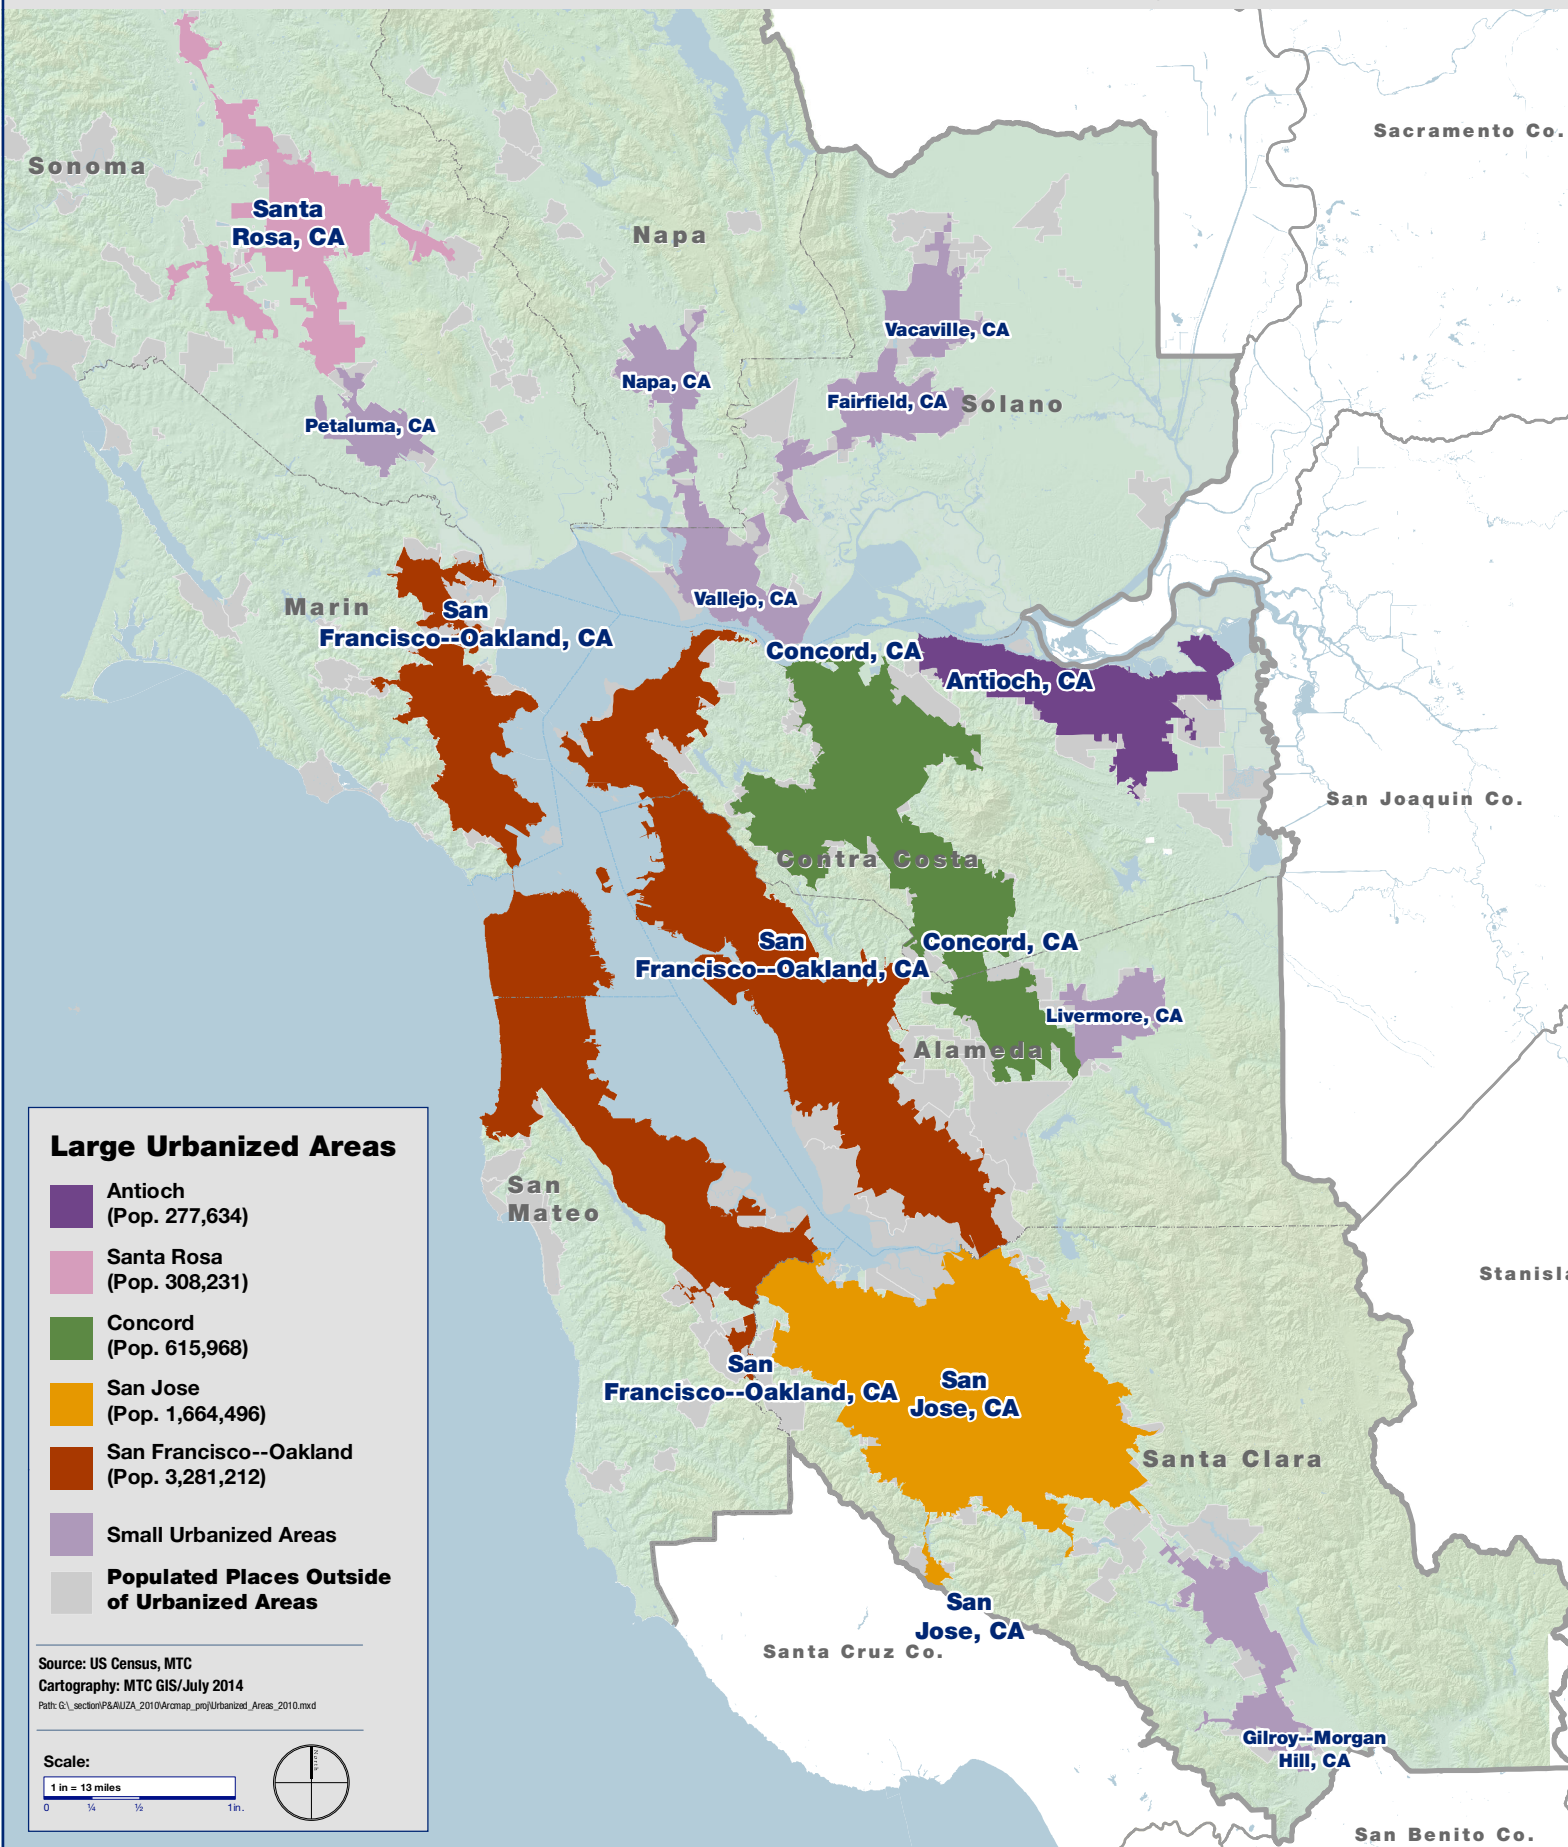

SF Bay Area Urbanized Areas in 2010

Metropolitan Transportation Commission
Planning, Financing and Coordinating
Transportation for the nine-county
San Francisco Bay Area

Analytical Services

Geographic Information Systems

Large Urbanized Areas

- Antioch
(Pop. 277,634)
- Santa Rosa
(Pop. 308,231)
- Concord
(Pop. 615,968)
- San Jose
(Pop. 1,664,496)
- San Francisco--Oakland
(Pop. 3,281,212)
- Small Urbanized Areas
- Populated Places Outside
of Urbanized Areas