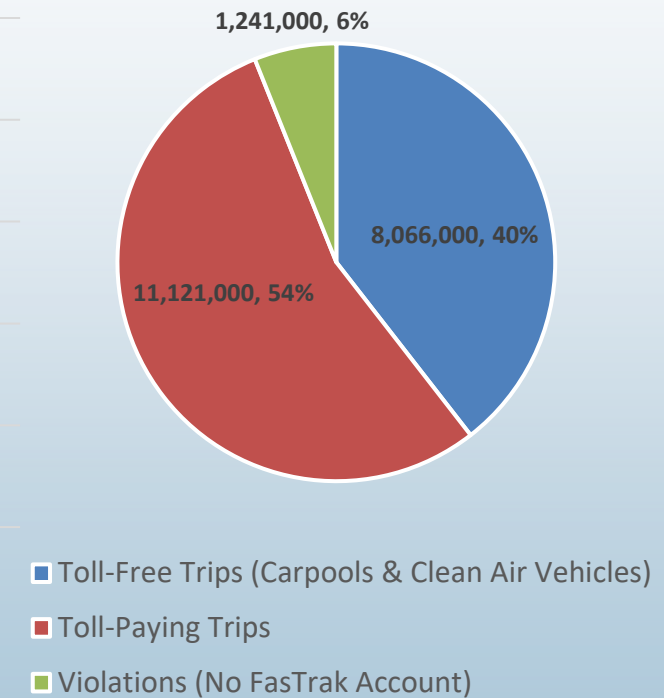

I-680 Contra Costa Express Lane Trips

Quarterly Express Lane Trips

Trips by Type - Oct 2017 to June 2020

Note: No trip data or tolls collected March 19, 2020 – May 31, 2020