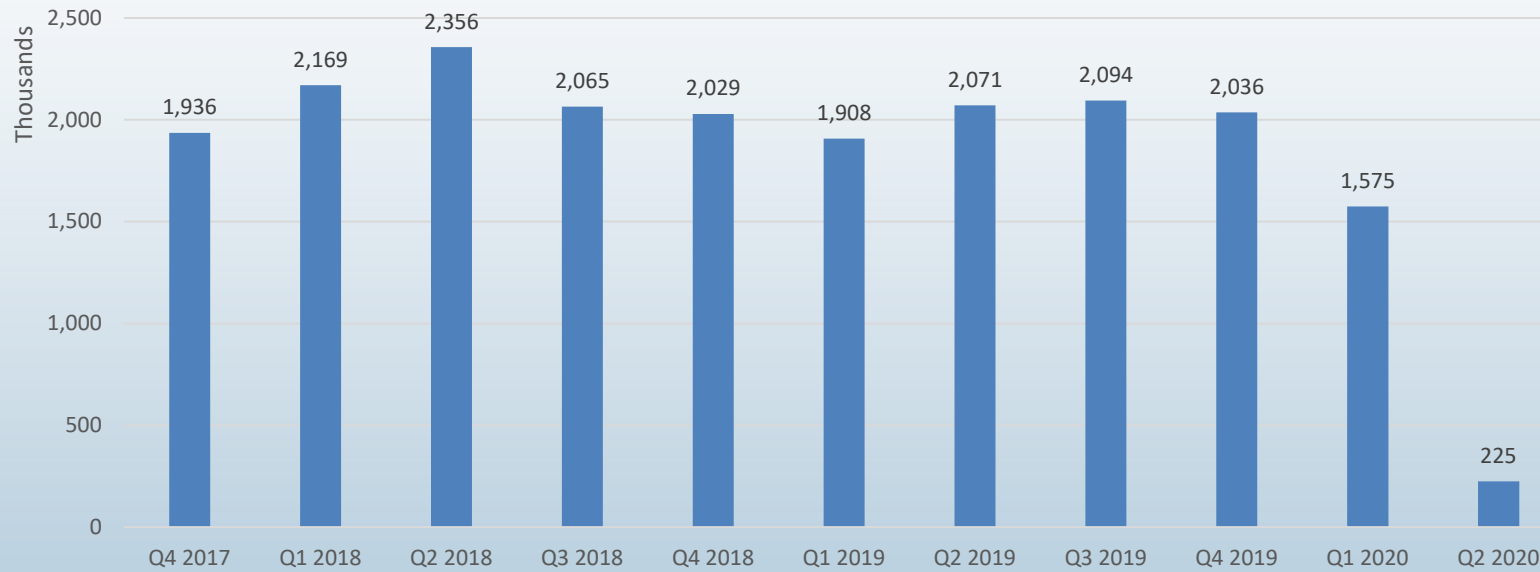

I-680 Contra Costa Express Lane Trips

Quarterly Express Lane Trips

Trips by Type - Oct 2017 to June 2020

Note: No trip data or tolls collected March 19, 2020 – May 31, 2020