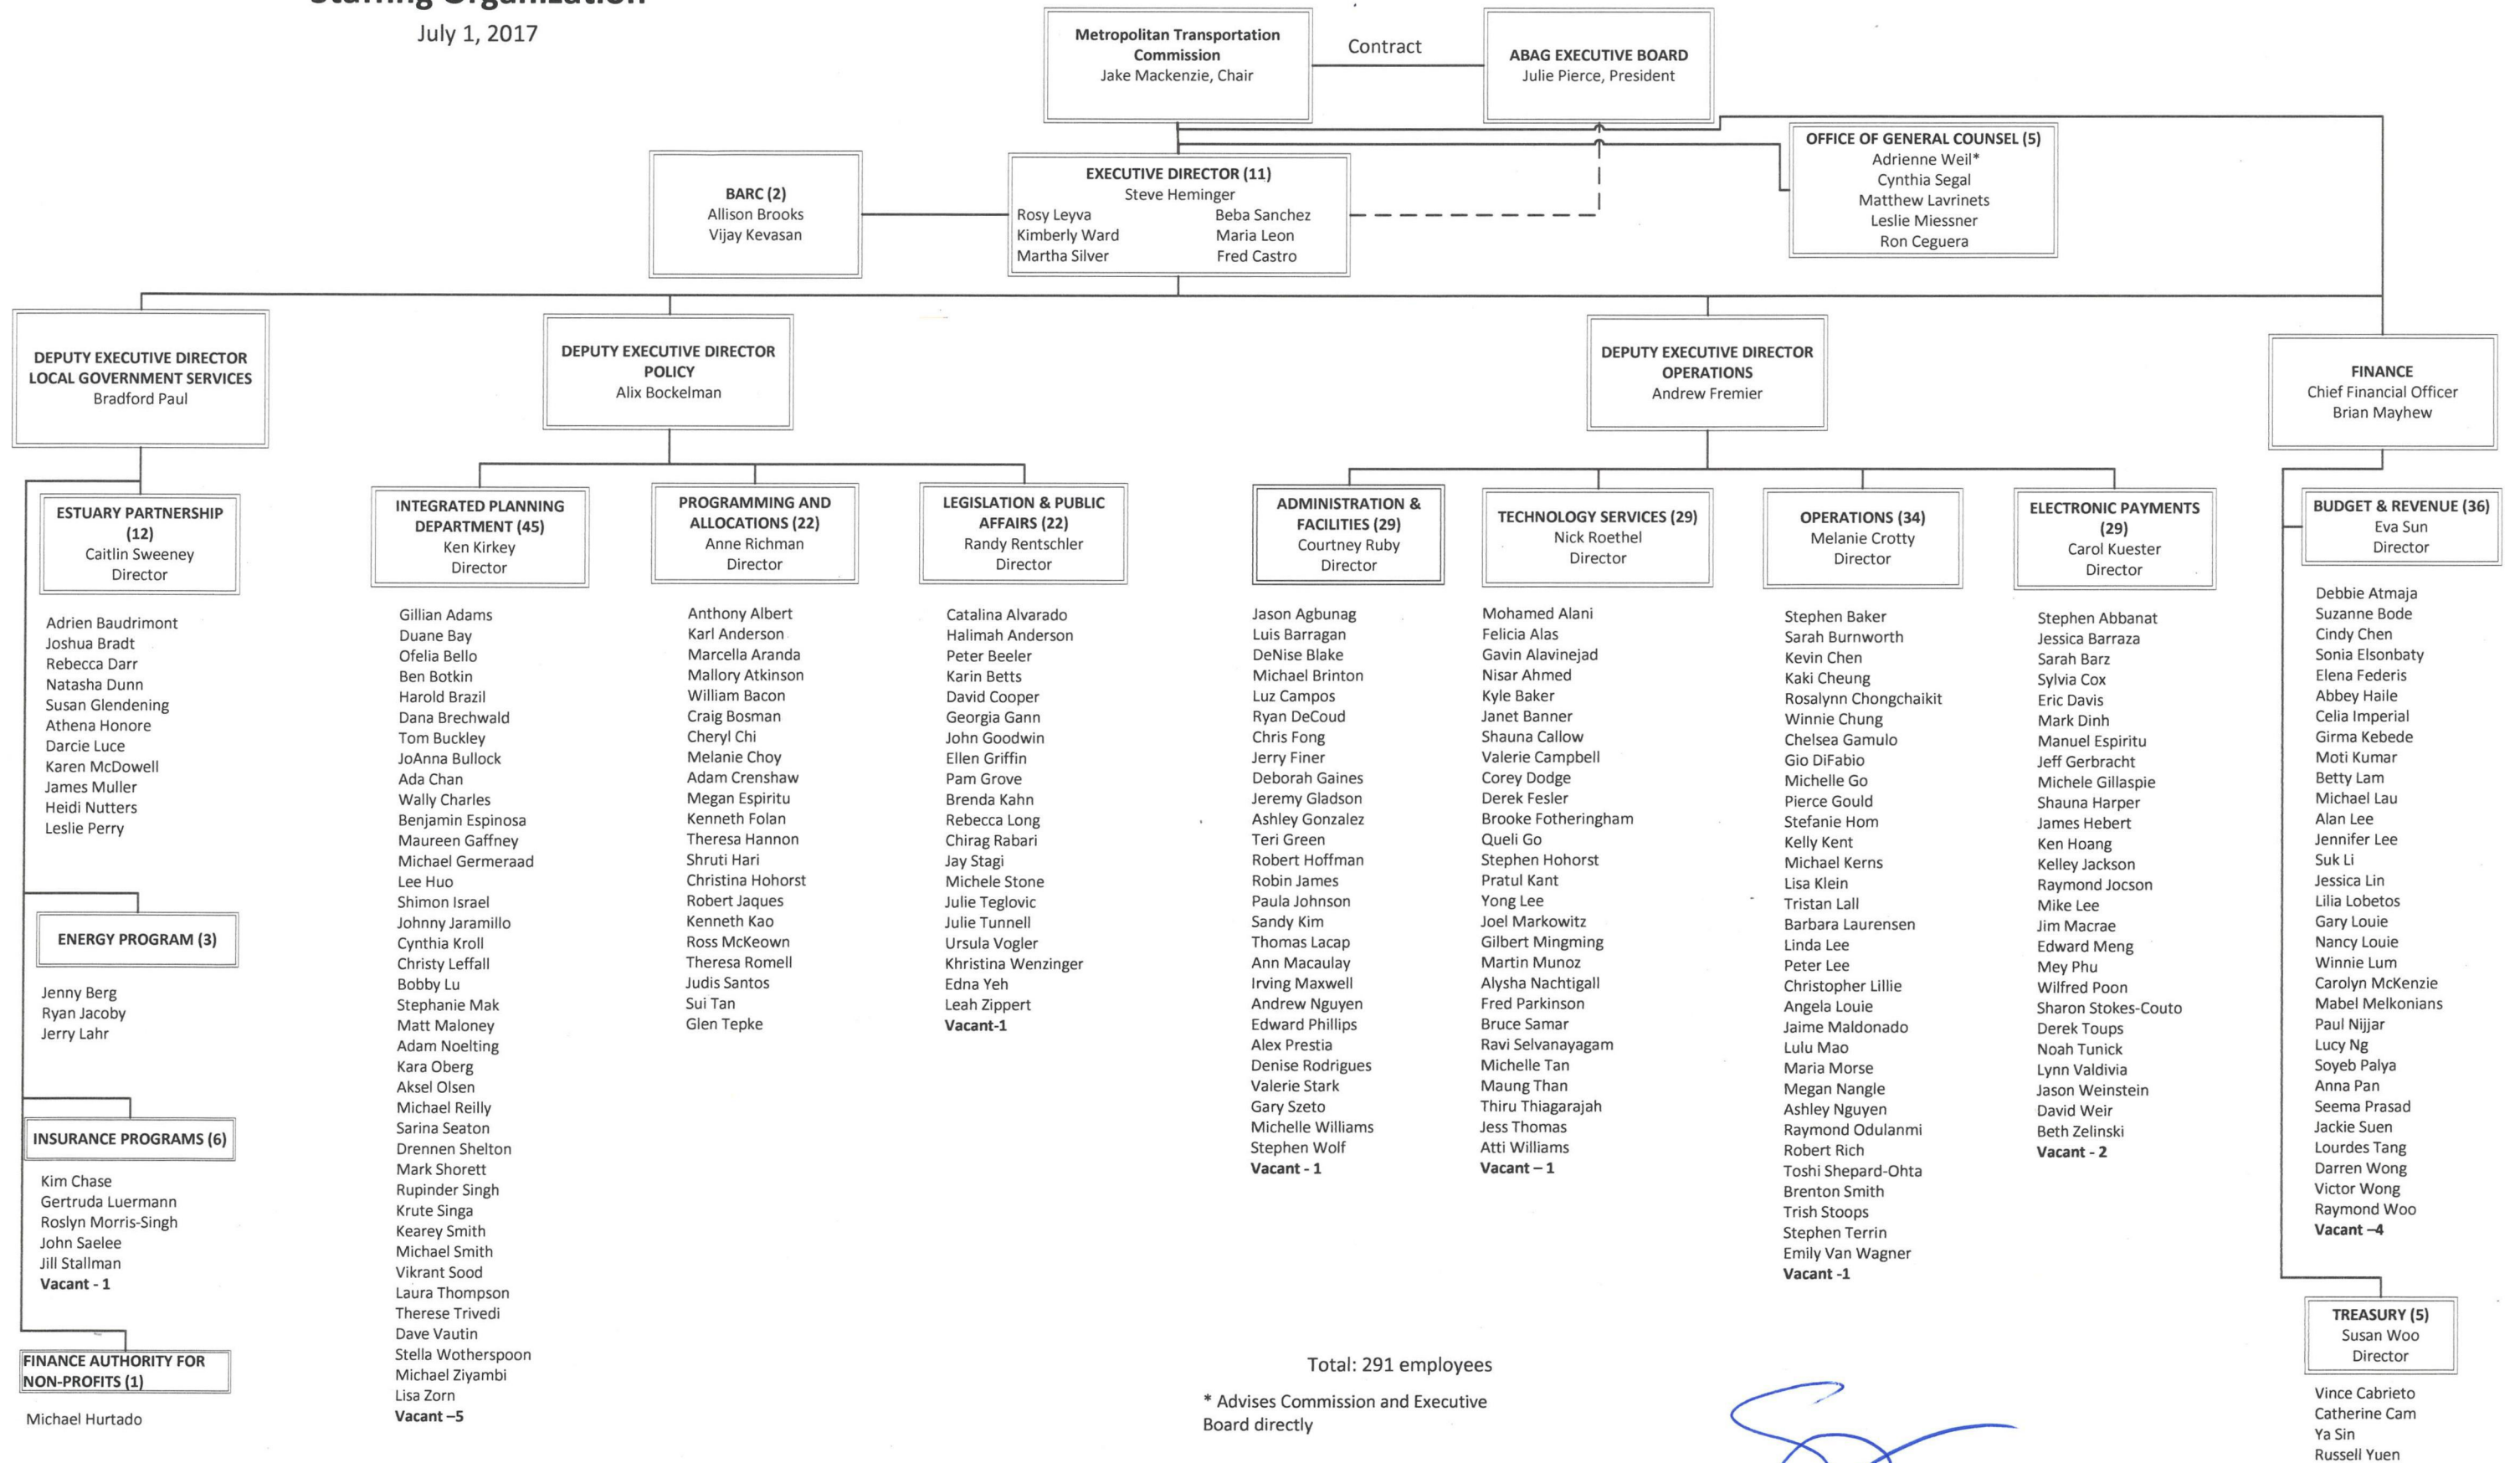

# Metropolitan Transportation Commission

## Staffing Organization

July 1, 2017

Total: 291 employees

\* Advises Commission and Executive Board directly

  
Steve Heminger  
Executive Director