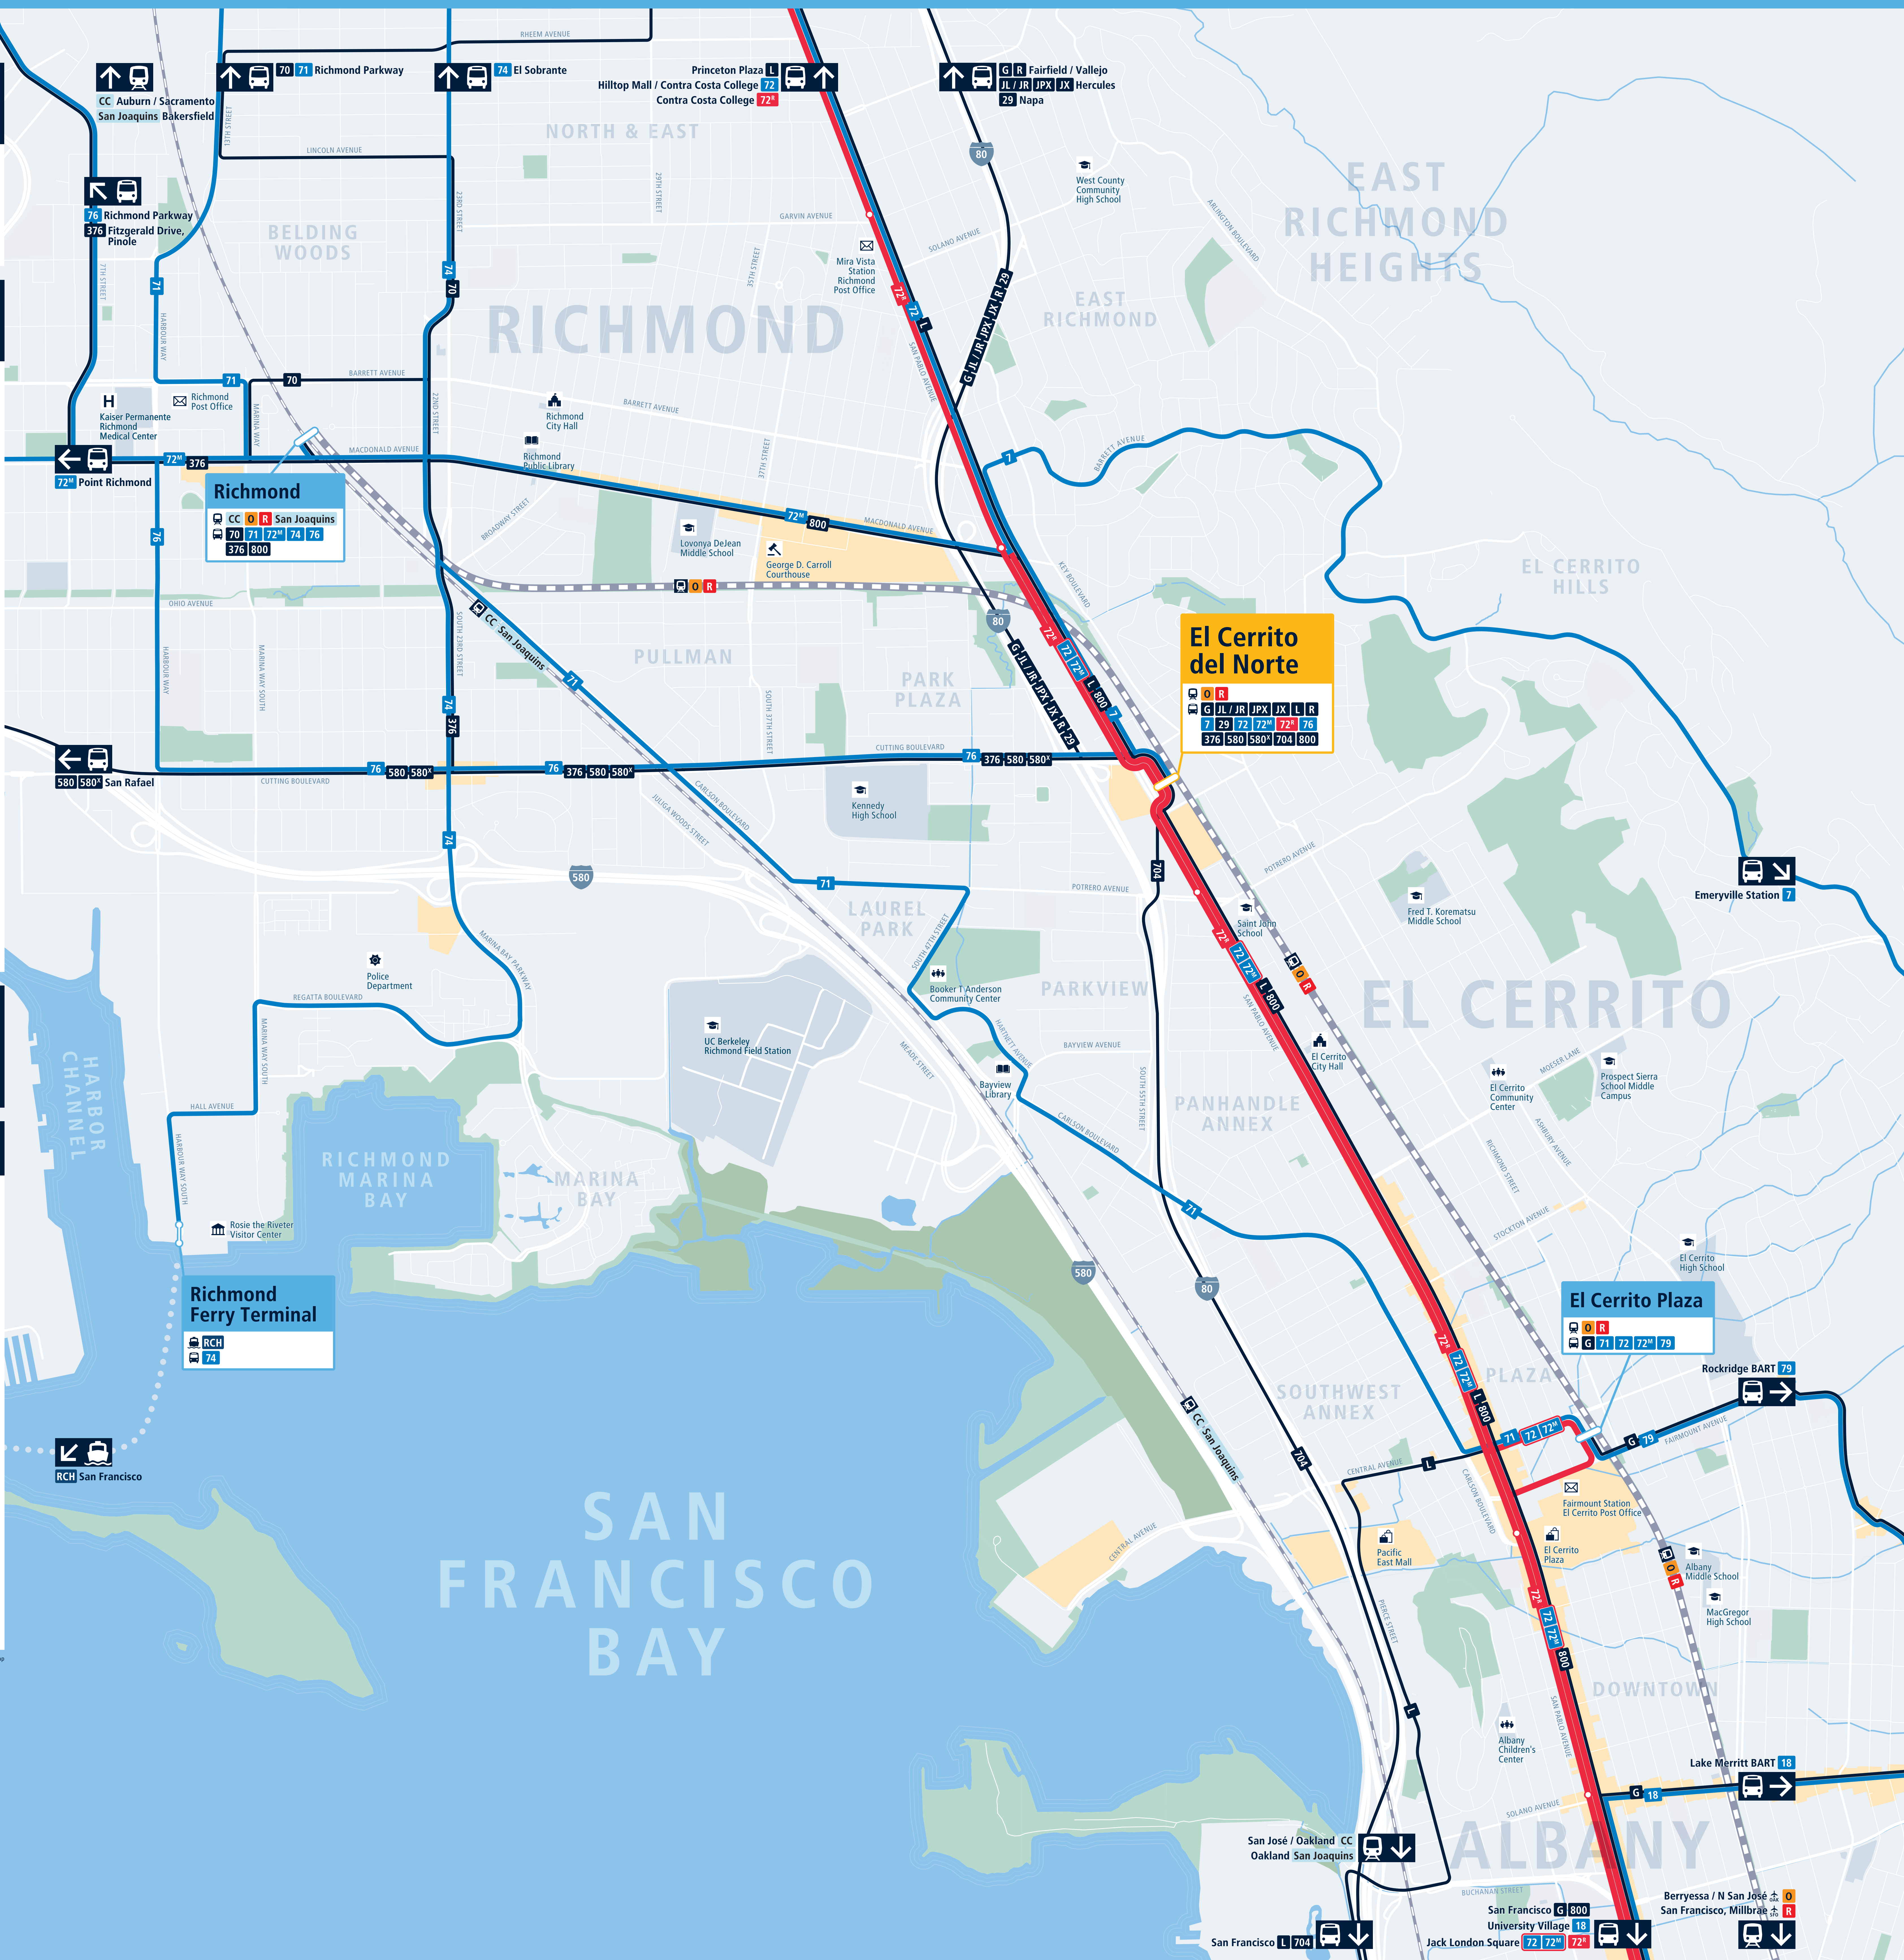

Scan for real time departures

Escanee para obtener salidas en tiempo real
掃描以獲取實時發車資訊

Legend Clave 圖例

Bus service Servicio de autobús 公車服務 - Every 11-15 min minutos 分鐘 - Every 16-30 min minutos 分鐘 - Every 31 or more min Cada 31 minutos o más 每隔31分鐘或以上 - Rapid route stops Paradas de ruta rápida 快速路線站點 - Route number Numero de ruta 路線編號 - Combined frequency section Sección de frecuencia combinada 在重疊部分提供更頻繁的班次服務 Train service Servicio de tren 列車服務 - Every 11-15 min minutos 分鐘 - Every 31 or more min Cada 31 minutos o más 每隔31分鐘或以上 Ferry service Servicio de ferry 渡輪服務 - All services Todos los servicios 所有服務	Destination Destino 目的地 - City hall Ayuntamiento 市政廳 - Community center Centro comunitario 社區中心 - Courthouse Tribunal 法院大樓 - Hospital Hospital 醫院 - Library Biblioteca 圖書館 - Campus area Instalaciones de hospital, instalaciones escolares 校園 - Park Parques 公園 - Interstate route Carretera interestatal 州際公路 - Museum Museo 博物館 - Police station Estación de policía 警察局 - Post office Oficina de correos 郵局 - School Escuela 學校 - Retail Tiendas 零售店 - Retail district Distrito comercial 零售區 - Wetland Humedal 濕地

511 For free transit information, dial 5-1-1 or visit 511.org
Para obtener información gratuita sobre el transporte público, marque 5-1-1 o consulte 511.org
想瞭解免費的交通資訊，請撥打 5-1-1，或請訪問 511.org

Funded by the Metropolitan Transportation Commission in cooperation with all transit operators. Contact us at signcomments@bayareametro.gov
Financiado por la Comisión del Transporte Metropolitano en colaboración con todos los operadores de transporte público. Comuníquese con nosotros en signcomments@bayareametro.gov
由大都會交通委員會贊助，並與所有公共交通營運商合作。您可發電郵至 signcomments@bayareametro.gov 與我們聯絡。