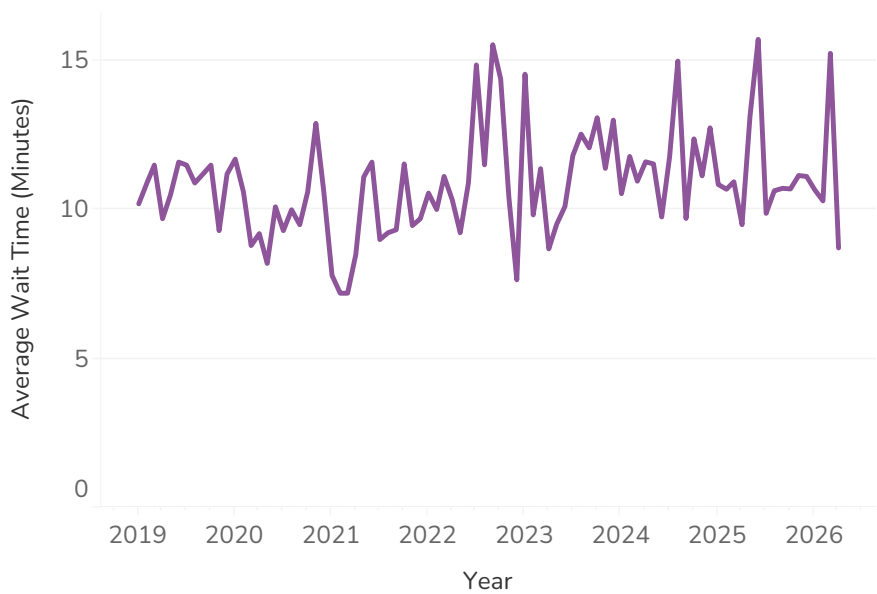

Monthly Unique Cards Used on Bay Area Transit

Number of Average Weekday BART Station Exits

Cumulative Number of FasTrak Accounts

Monthly Freeway Service Patrol Average Wait Time

Monthly Freeway Service Patrol Number of Assists