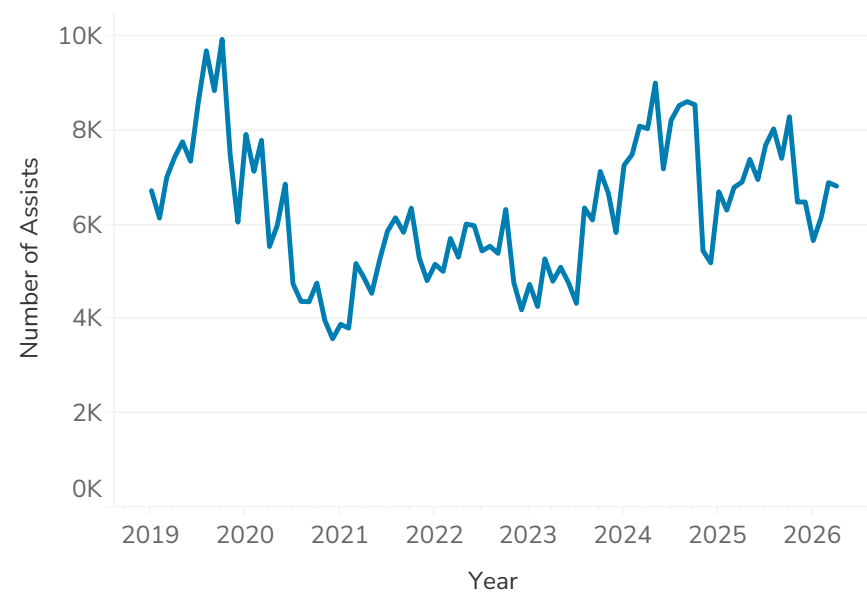

Monthly Unique Cards Used on Bay Area Transit

Number of Average Weekday BART Station Exits

Cumulative Number of FasTrak Accounts

Monthly Freeway Service Patrol Average Wait Time

Monthly Freeway Service Patrol Number of Assists

Monthly 511 Users from Different Platforms

Monthly 511 API Users

Monthly Bay Wheels Bike Share Trips