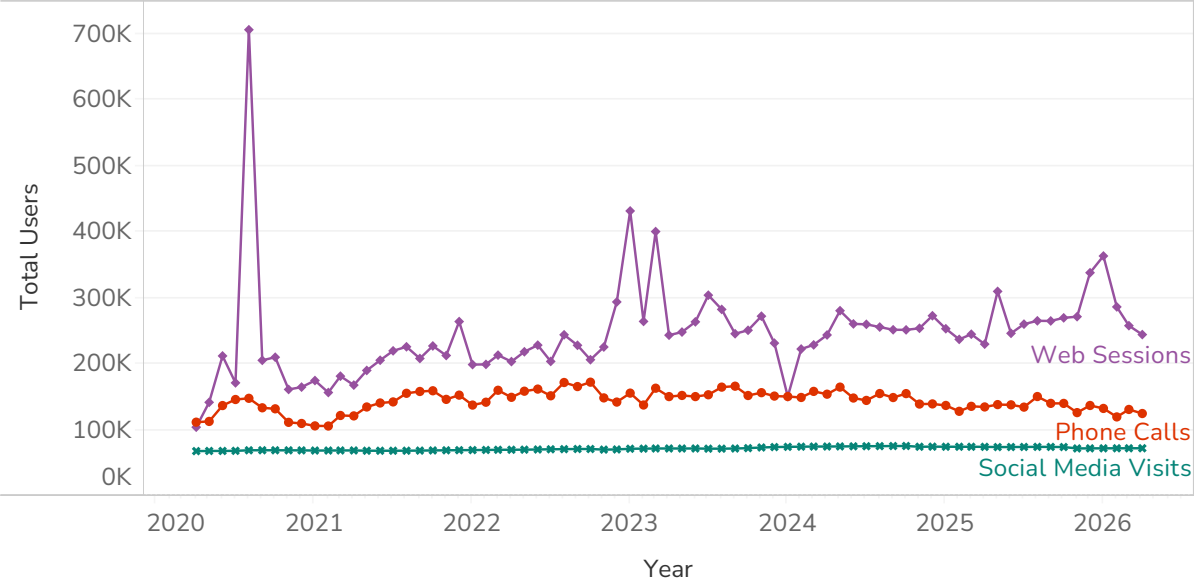

Monthly Unique Cards Used on Bay Area Transit

Number of Average Weekday BART Station Exits

Cumulative Number of FasTrak Accounts

Monthly Freeway Service Patrol Average Wait Time

Monthly Freeway Service Patrol Number of Assists

Monthly 511 Users from Different Platforms

Monthly 511 API Users

Monthly Bay Wheels Bike Share Trips