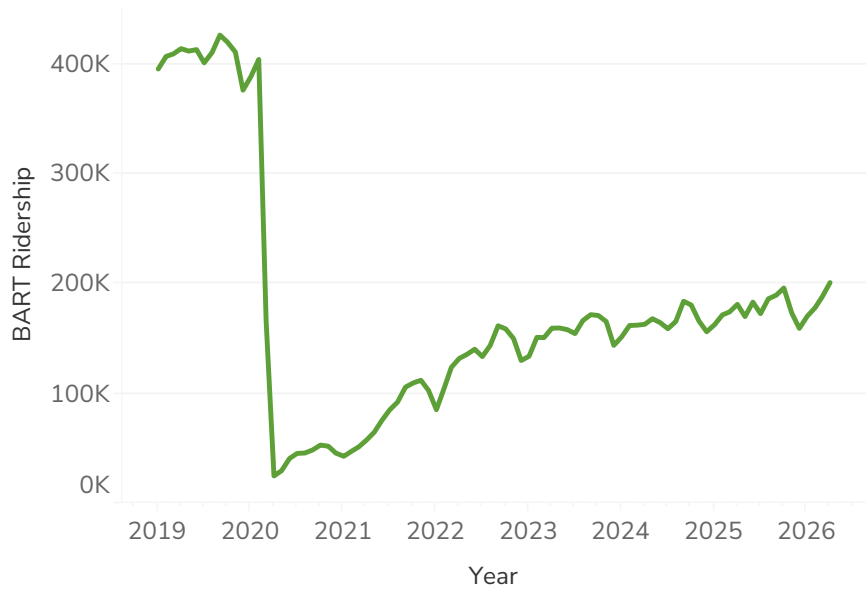

Monthly Unique Cards Used on Bay Area Transit

Number of Average Weekday BART Station Exits

Cumulative Number of FasTrak Accounts

Monthly Freeway Service Patrol Average Wait Time

Monthly Freeway Service Patrol Number of Assists

Monthly 511 Users from Different Platforms

Monthly 511 API Users

Monthly Bay Wheels Bike Share Trips