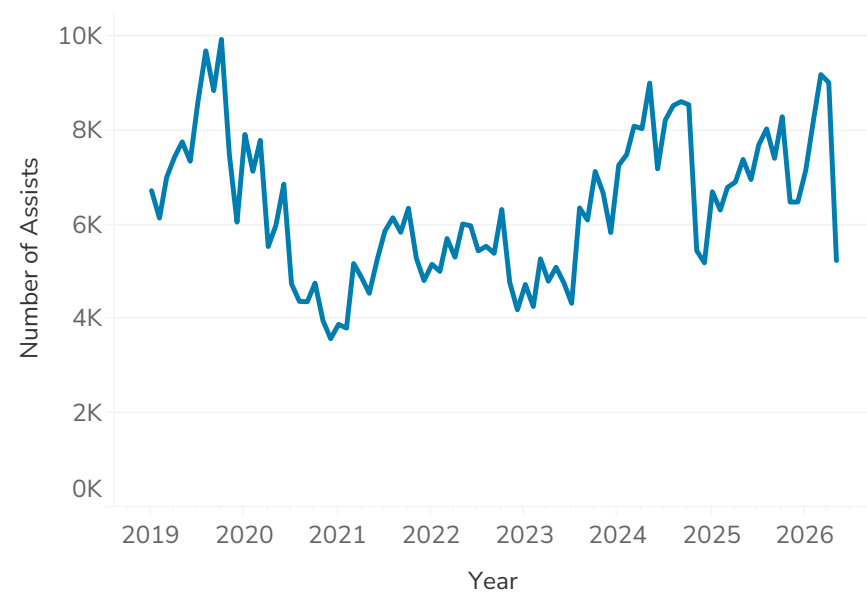

## Monthly Bay Area Bridge Crossings

# Monthly Unique Cards Used on Bay Area Transit

Number of Average Weekday BART Station Exits

Cumulative Number of FasTrak Accounts

Monthly Freeway Service Patrol Average Wait Time

Monthly Freeway Service Patrol Number of Assists

Monthly 511 Users from Different Platforms

Monthly 511 API Users

Monthly Bay Wheels Bike Share Trips