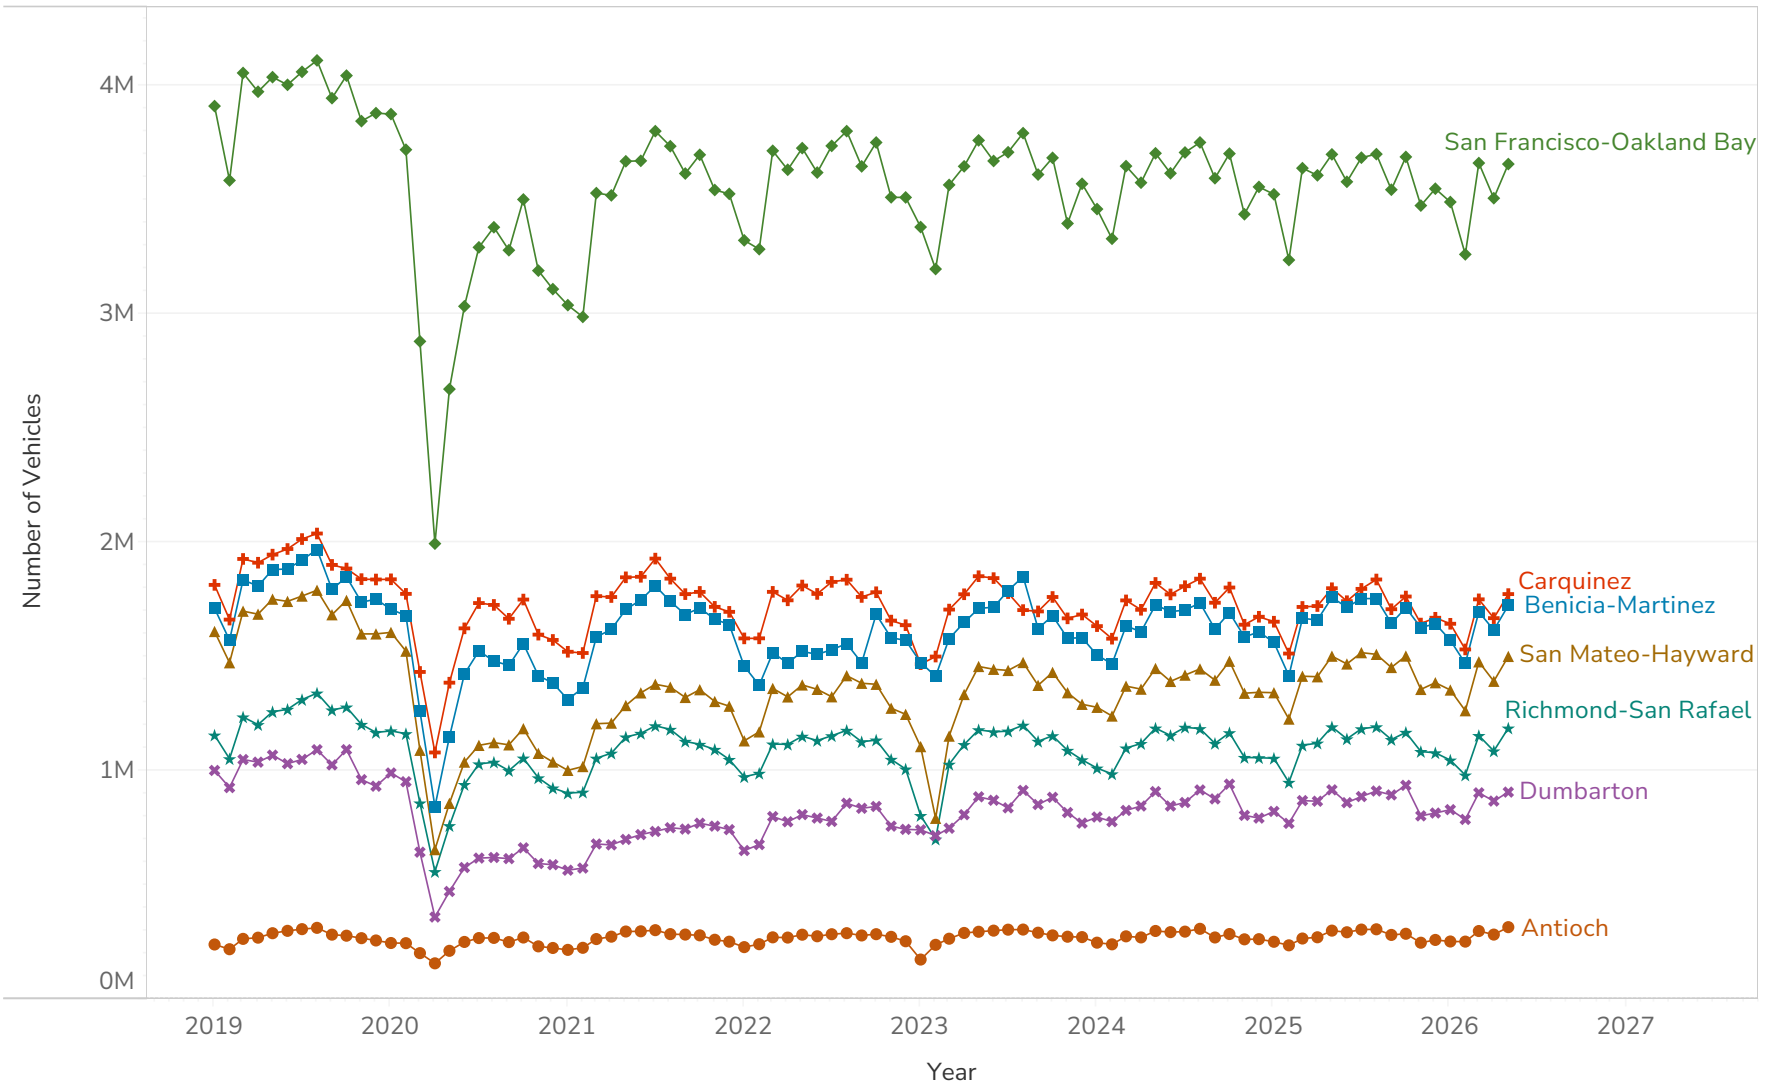

# Monthly MTC Operational Statistics as of June 12, 2026

Source: MTC. To access data, visit the Monthly Transportation Statistics webpage at <https://mtc.ca.gov/tools-resources/data-tools/monthly-transportation-statistics> or contact [info@bayareametro.gov](mailto:info@bayareametro.gov).

## Monthly Bay Area Bridge Crossings