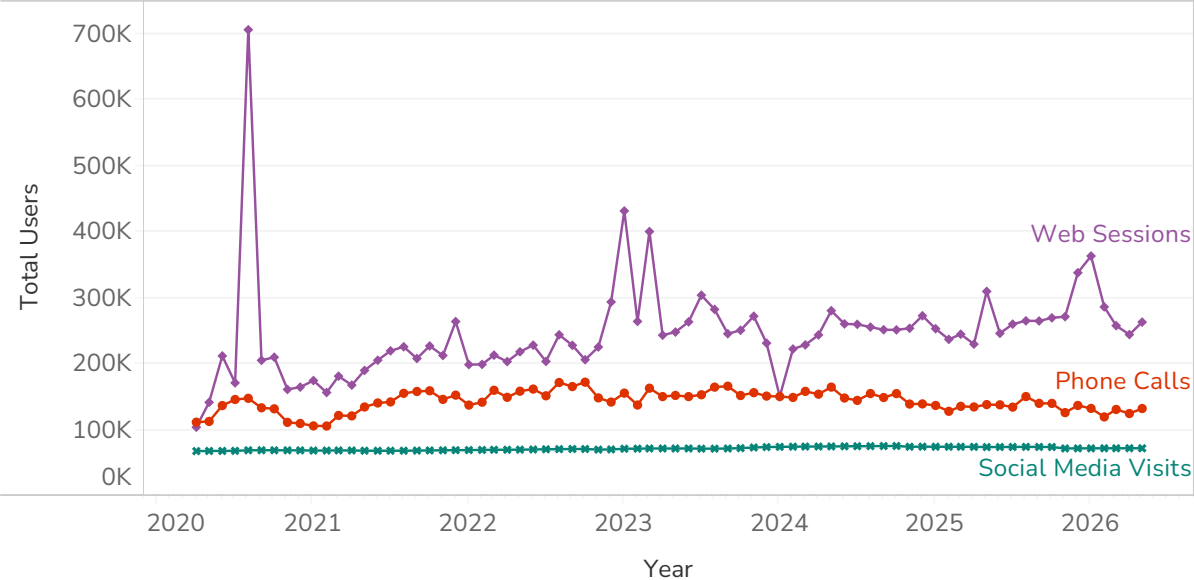

## Monthly Bay Area Bridge Crossings

# Monthly Unique Cards Used on Bay Area Transit

Number of Average Weekday BART Station Exits

Cumulative Number of FasTrak Accounts

Monthly Freeway Service Patrol Average Wait Time

Monthly Freeway Service Patrol Number of Assists

Monthly 511 Users from Different Platforms

Monthly 511 API Users

Monthly Bay Wheels Bike Share Trips