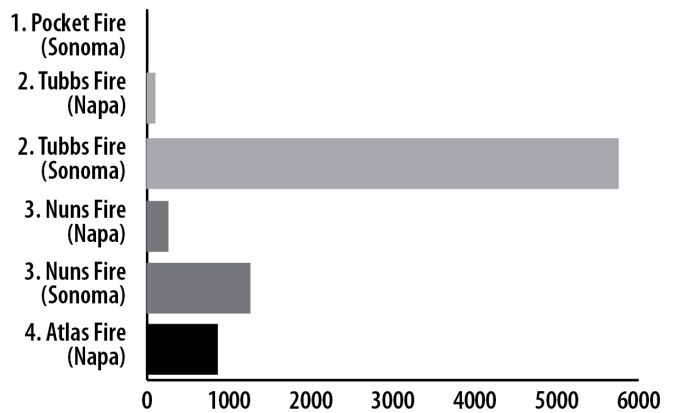

Total Damaged or Destroyed Structures within Fire Perimeters

Source: CalFire Statewide Fire Map 2017; MTC/ABAG
Map Author: JC October 2017