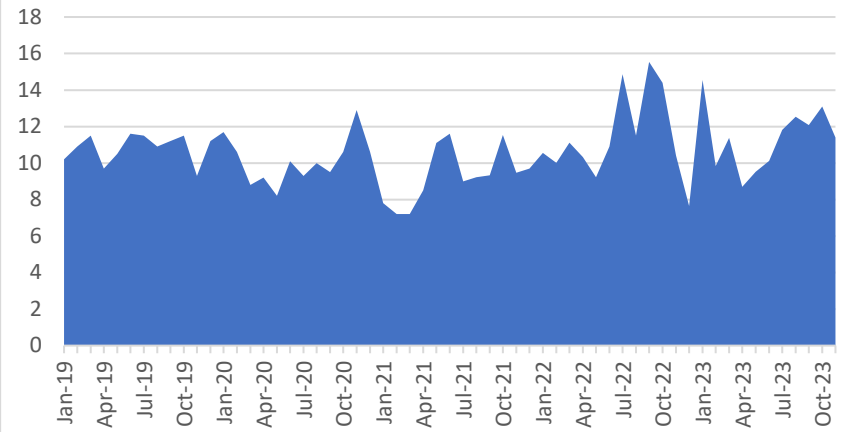

Monthly MTC Operational Statistics, as of December 13, 2023

Monthly FSP Number of Assists

Monthly FSP Average Wait Time (Minutes)

Monthly All Bay Wheels Bike Share Trips

Monthly East Bay Bay Wheels Bike Share Trips