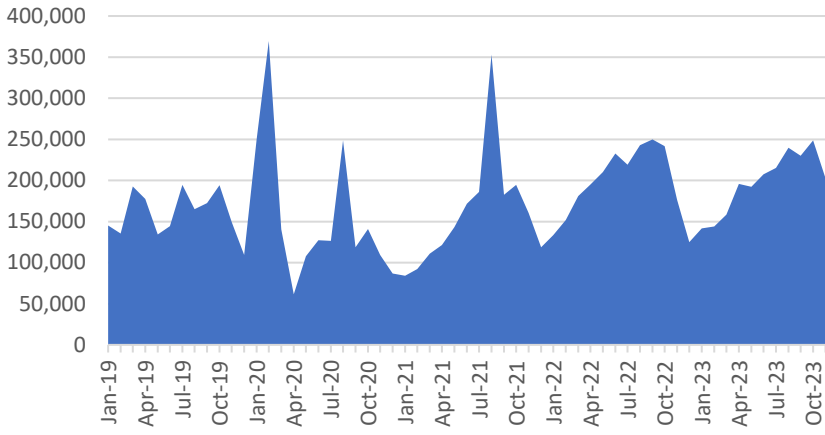

Monthly MTC Operational Statistics, as of December 13, 2023

Monthly FSP Number of Assists

Monthly FSP Average Wait Time (Minutes)

Monthly All Bay Wheels Bike Share Trips

Monthly East Bay Bay Wheels Bike Share Trips

Monthly San Francisco Bay Wheels Bike Share Trips

Monthly San Jose Bay Wheels Bike Share Trips

Monthly 511 Phone Calls

Monthly 511.org Website User Sessions

Source: MTC. To access data, view [the Monthly Transportation Statistics](#) on our website or contact info@bayareametro.gov