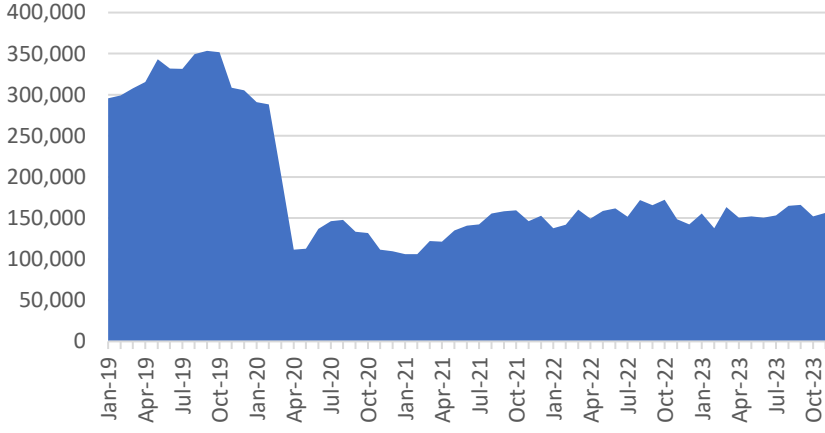

Monthly 511 Phone Calls