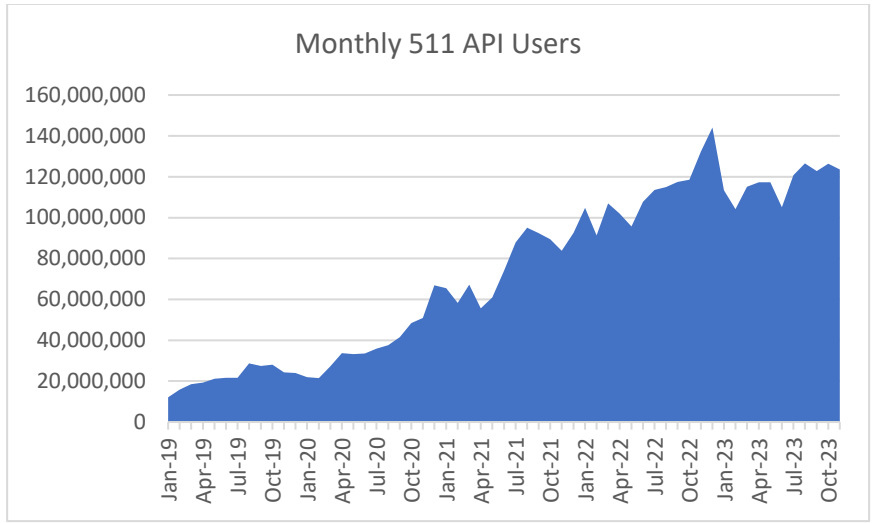

Monthly MTC Operational Statistics, as of December 13, 2023

Monthly FSP Number of Assists

Monthly FSP Average Wait Time (Minutes)

Monthly All Bay Wheels Bike Share Trips

Monthly East Bay Bay Wheels Bike Share Trips

Monthly San Francisco Bay Wheels Bike Share Trips

Monthly San Jose Bay Wheels Bike Share Trips

Monthly 511 Phone Calls

Monthly 511.org Website User Sessions

Source: MTC. To access data, view [the Monthly Transportation Statistics](#) on our website or contact info@bayareametro.gov