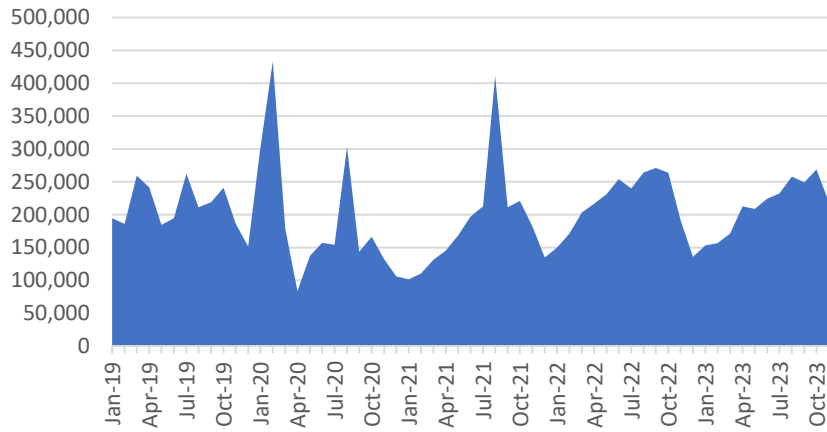

Monthly MTC Operational Statistics, as of December 13, 2023

Monthly FSP Number of Assists

Monthly FSP Average Wait Time (Minutes)

Monthly All Bay Wheels Bike Share Trips

Monthly East Bay Bay Wheels Bike Share Trips

Monthly San Francisco Bay Wheels Bike Share Trips

Monthly San Jose Bay Wheels Bike Share Trips

Monthly 511 Phone Calls

Monthly 511.org Website User Sessions

Source: MTC. To access data, view [the Monthly Transportation Statistics](#) on our website or contact info@bayareametro.gov