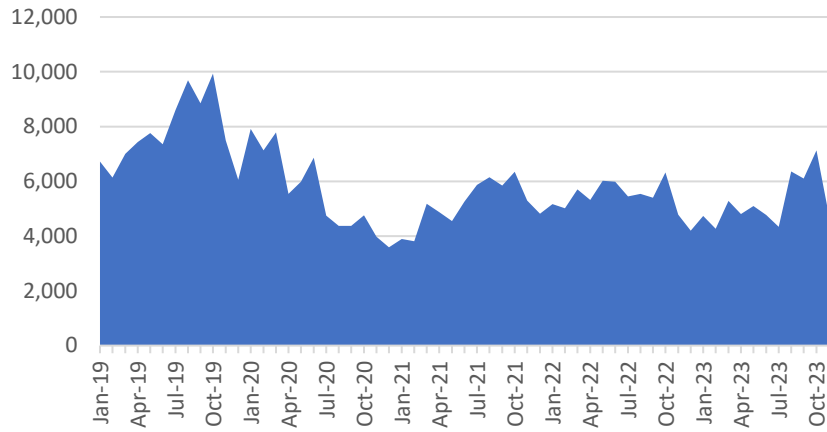

Monthly MTC Operational Statistics, as of December 13, 2023

Monthly FSP Number of Assists

Monthly FSP Average Wait Time (Minutes)

Monthly All Bay Wheels Bike Share Trips

Monthly East Bay Bay Wheels Bike Share Trips