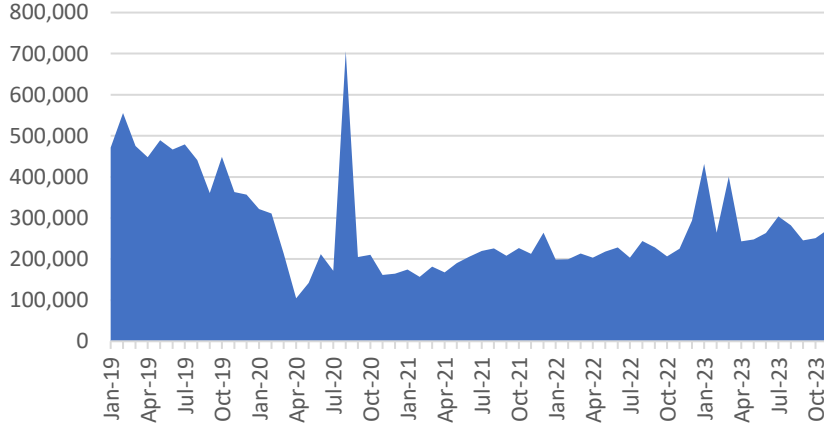

Monthly MTC Operational Statistics, as of December 13, 2023

Monthly FSP Number of Assists

Monthly FSP Average Wait Time (Minutes)

Monthly All Bay Wheels Bike Share Trips

Monthly East Bay Bay Wheels Bike Share Trips

Monthly San Francisco Bay Wheels Bike Share Trips

Monthly San Jose Bay Wheels Bike Share Trips

Monthly 511 Phone Calls

Monthly 511.org Website User Sessions

Source: MTC. To access data, view [the Monthly Transportation Statistics](#) on our website or contact info@bayareametro.gov