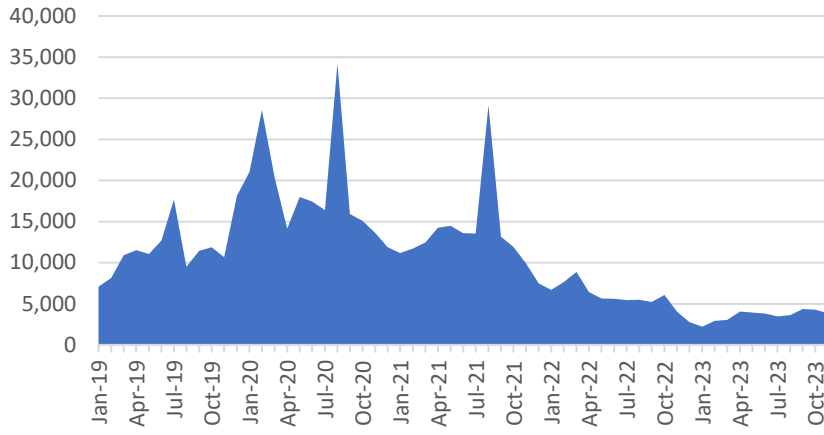

Monthly MTC Operational Statistics, as of December 13, 2023

Monthly FSP Number of Assists

Monthly FSP Average Wait Time (Minutes)

Monthly All Bay Wheels Bike Share Trips

Monthly East Bay Bay Wheels Bike Share Trips

Monthly San Francisco Bay Wheels Bike Share Trips

Monthly San Jose Bay Wheels Bike Share Trips

Monthly 511 Phone Calls

Monthly 511.org Website User Sessions

Source: MTC. To access data, view [the Monthly Transportation Statistics](#) on our website or contact info@bayareametro.gov