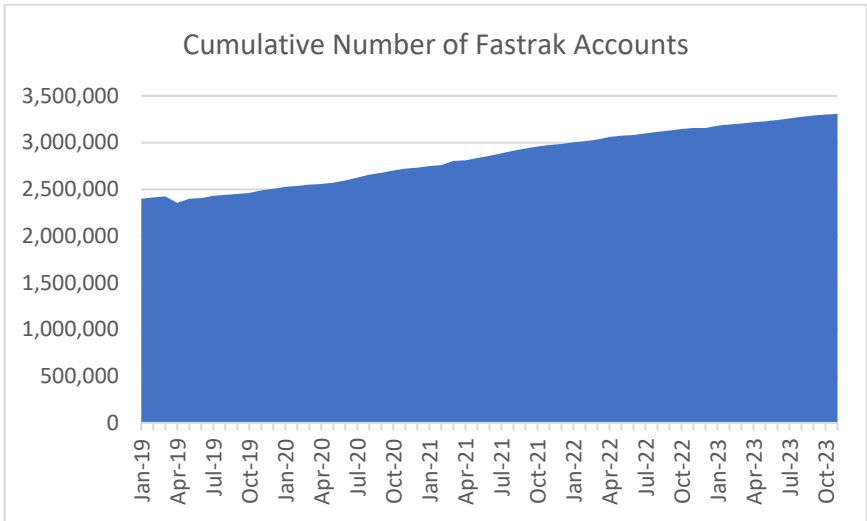

Monthly MTC Operational Statistics, as of December 13, 2023

Monthly FSP Number of Assists

Monthly FSP Average Wait Time (Minutes)

Monthly All Bay Wheels Bike Share Trips

Monthly East Bay Bay Wheels Bike Share Trips

Monthly San Francisco Bay Wheels Bike Share Trips

Monthly San Jose Bay Wheels Bike Share Trips

Monthly 511 Phone Calls

Monthly 511.org Website User Sessions

Source: MTC. To access data, view [the Monthly Transportation Statistics](#) on our website or contact info@bayareametro.gov