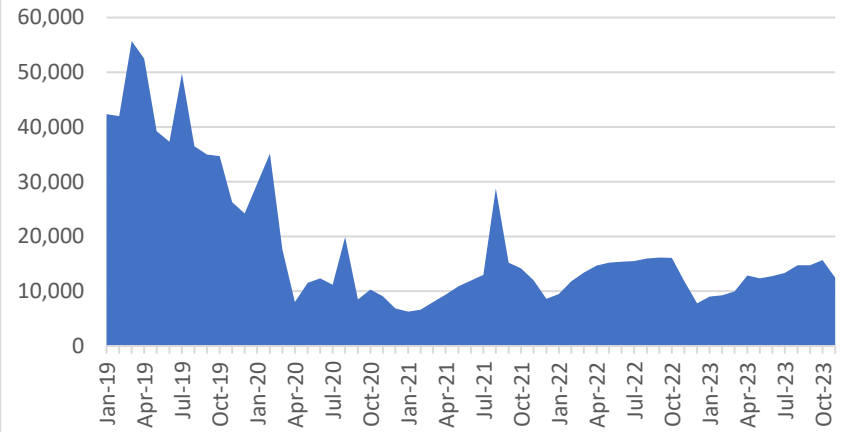

Monthly MTC Operational Statistics, as of December 13, 2023

Monthly FSP Number of Assists

Monthly FSP Average Wait Time (Minutes)

Monthly All Bay Wheels Bike Share Trips

Monthly East Bay Bay Wheels Bike Share Trips

Monthly San Francisco Bay Wheels Bike Share Trips

Monthly San Jose Bay Wheels Bike Share Trips

Monthly 511 Phone Calls

Monthly 511.org Website User Sessions

Source: MTC. To access data, view [the Monthly Transportation Statistics](#) on our website or contact info@bayareametro.gov