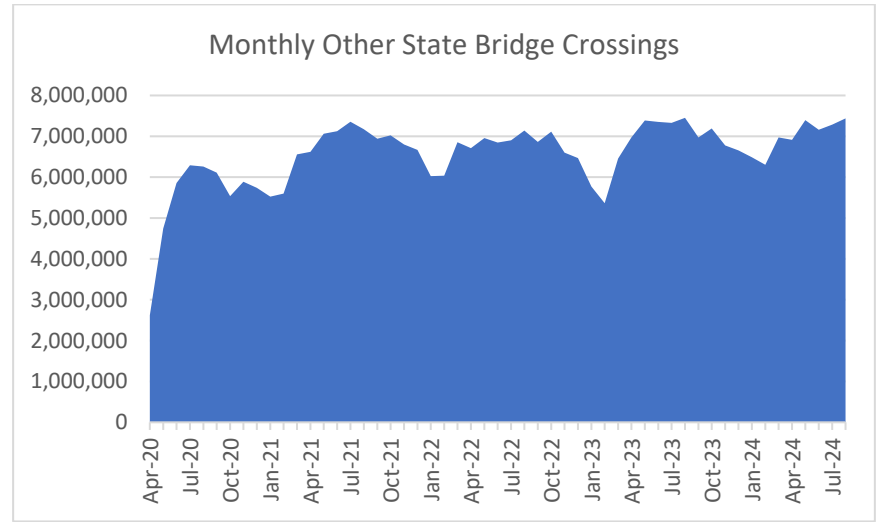

Monthly MTC Operational Statistics, as of September 17, 2024

Monthly FSP Number of Assists

Monthly FSP Average Wait Time (Minutes)

Monthly All Bay Wheels Bike Share Trips

Monthly East Bay Bay Wheels Bike Share Trips