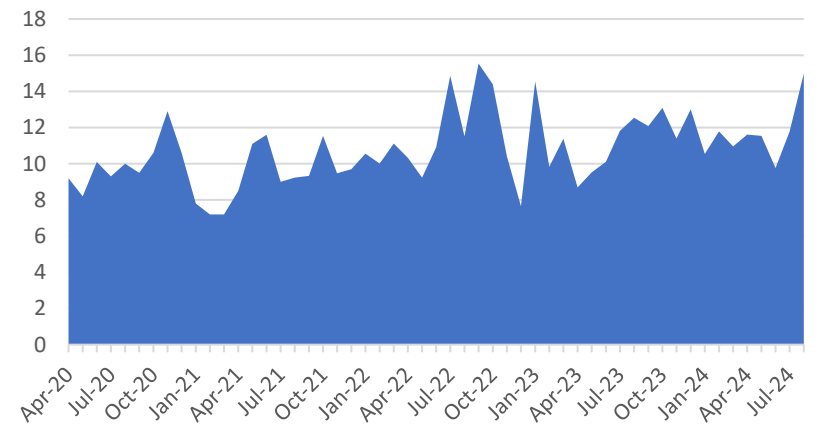

Monthly MTC Operational Statistics, as of September 17, 2024

Monthly FSP Number of Assists

Monthly FSP Average Wait Time (Minutes)

Monthly All Bay Wheels Bike Share Trips

Monthly East Bay Bay Wheels Bike Share Trips

Monthly San Francisco Bay Wheels Bike Share Trips

Monthly San Jose Bay Wheels Bike Share Trips

Monthly 511 Phone Calls

Monthly 511.org Website User Sessions

Source: MTC. To access data, view [the Monthly Transportation Statistics](#) on our website or contact info@bayareametro.gov