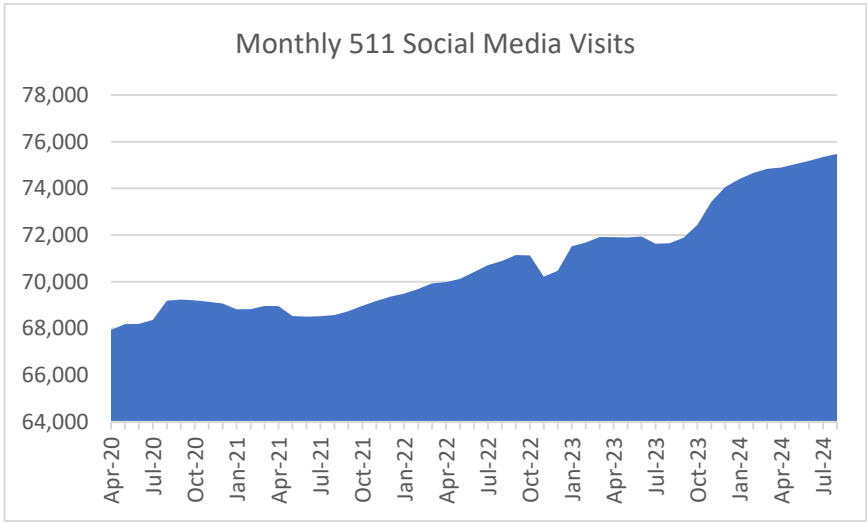

Monthly MTC Operational Statistics, as of September 17, 2024

Monthly FSP Number of Assists

Monthly FSP Average Wait Time (Minutes)

Monthly All Bay Wheels Bike Share Trips

Monthly East Bay Bay Wheels Bike Share Trips

Monthly San Francisco Bay Wheels Bike Share Trips

Monthly San Jose Bay Wheels Bike Share Trips

Monthly 511 Phone Calls

Monthly 511.org Website User Sessions

Source: MTC. To access data, view [the Monthly Transportation Statistics](#) on our website or contact info@bayareametro.gov