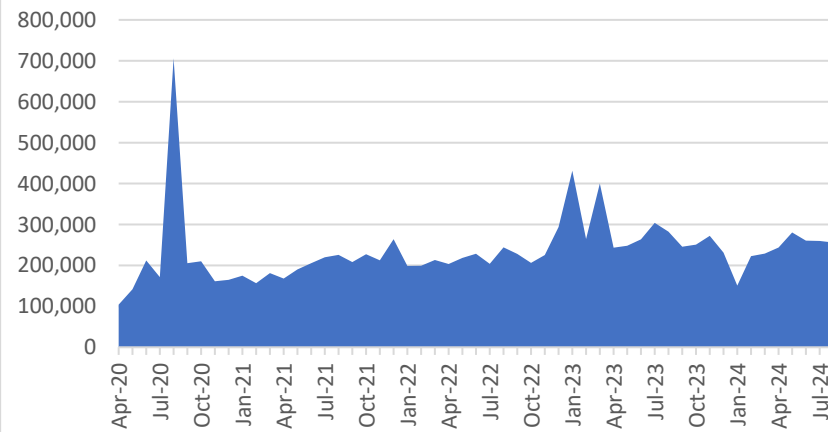

Monthly MTC Operational Statistics, as of September 17, 2024

Monthly FSP Number of Assists

Monthly FSP Average Wait Time (Minutes)

Monthly All Bay Wheels Bike Share Trips

Monthly East Bay Bay Wheels Bike Share Trips

Monthly San Francisco Bay Wheels Bike Share Trips

Monthly San Jose Bay Wheels Bike Share Trips

Monthly 511 Phone Calls

Monthly 511.org Website User Sessions

Source: MTC. To access data, view [the Monthly Transportation Statistics](#) on our website or contact info@bayareametro.gov