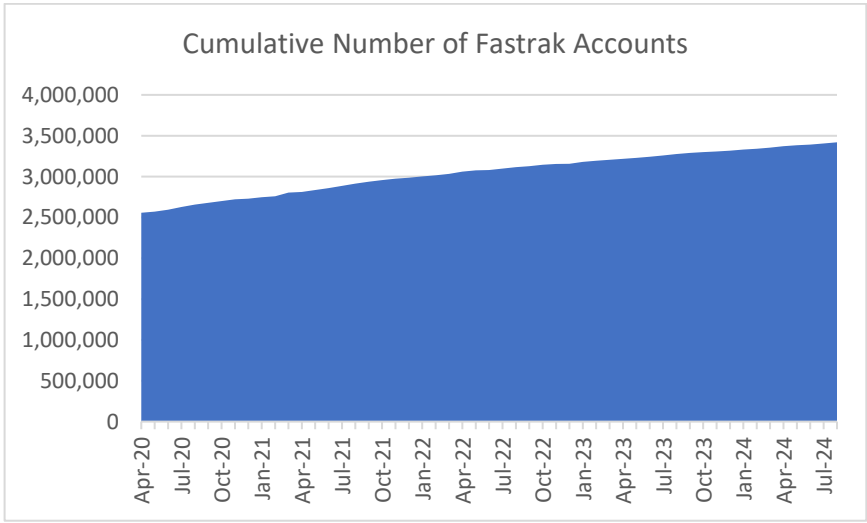

Monthly MTC Operational Statistics, as of September 17, 2024

Monthly FSP Number of Assists

Monthly FSP Average Wait Time (Minutes)

Monthly All Bay Wheels Bike Share Trips

Monthly East Bay Bay Wheels Bike Share Trips

Monthly San Francisco Bay Wheels Bike Share Trips

Monthly San Jose Bay Wheels Bike Share Trips

Monthly 511 Phone Calls

Monthly 511.org Website User Sessions

Source: MTC. To access data, view [the Monthly Transportation Statistics](#) on our website or contact info@bayareametro.gov