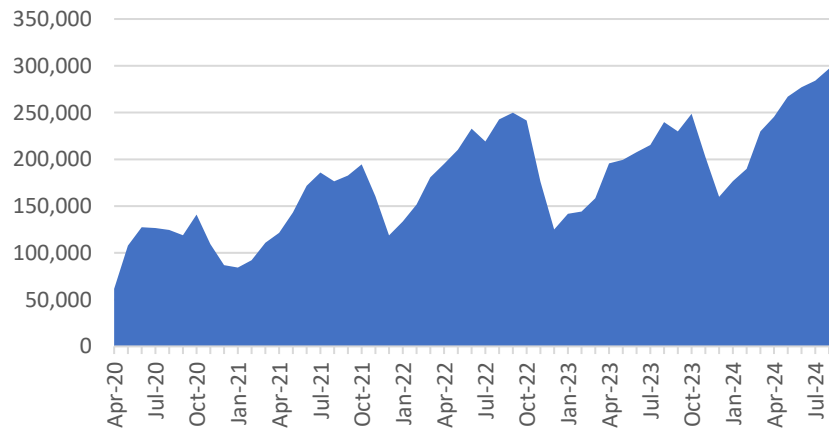

Monthly MTC Operational Statistics, as of September 17, 2024

Monthly FSP Number of Assists

Monthly FSP Average Wait Time (Minutes)

Monthly All Bay Wheels Bike Share Trips

Monthly East Bay Bay Wheels Bike Share Trips

Monthly San Francisco Bay Wheels Bike Share Trips

Monthly San Jose Bay Wheels Bike Share Trips

Monthly 511 Phone Calls

Monthly 511.org Website User Sessions

Source: MTC. To access data, view [the Monthly Transportation Statistics](#) on our website or contact info@bayareametro.gov