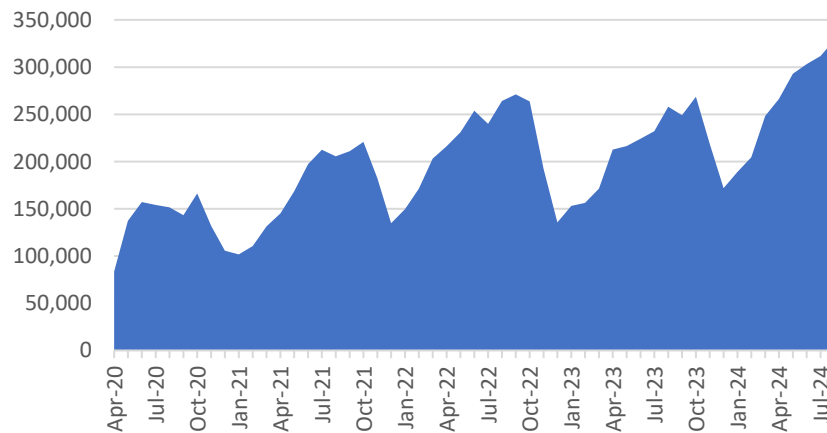

Monthly MTC Operational Statistics, as of September 17, 2024

Monthly FSP Number of Assists

Monthly FSP Average Wait Time (Minutes)

Monthly All Bay Wheels Bike Share Trips

Monthly East Bay Bay Wheels Bike Share Trips

Monthly San Francisco Bay Wheels Bike Share Trips

Monthly San Jose Bay Wheels Bike Share Trips

Monthly 511 Phone Calls

Monthly 511.org Website User Sessions

Source: MTC. To access data, view [the Monthly Transportation Statistics](#) on our website or contact info@bayareametro.gov