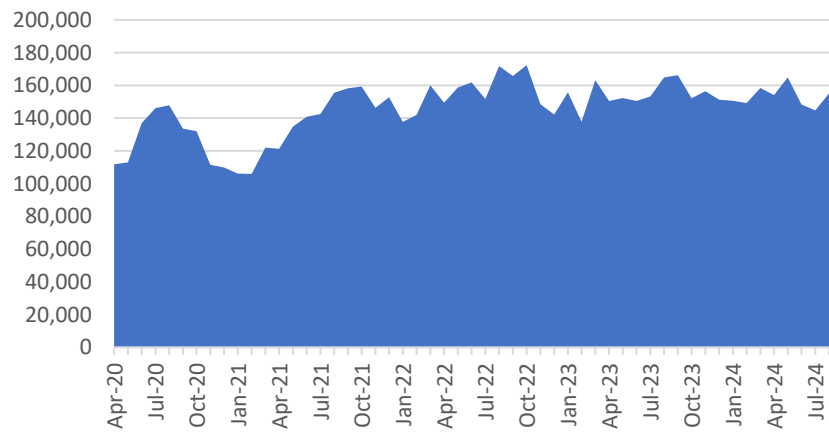

Monthly 511 Phone Calls