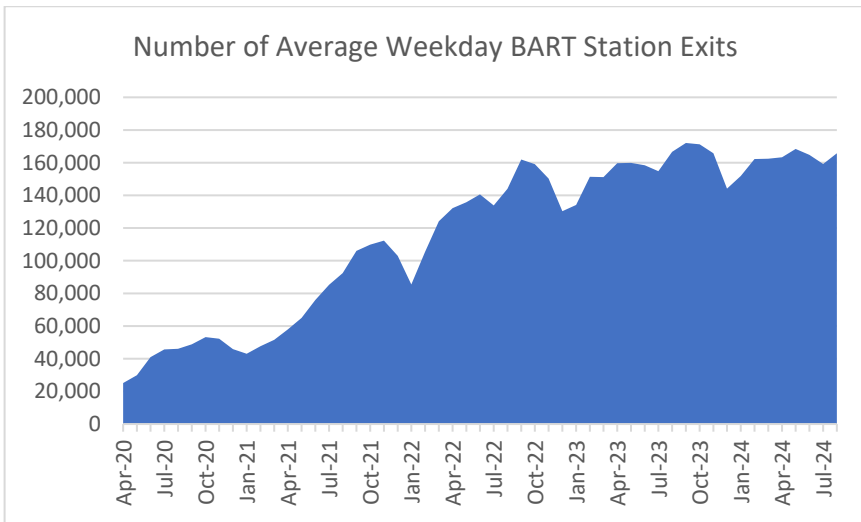

Monthly MTC Operational Statistics, as of September 17, 2024

Monthly FSP Number of Assists

Monthly FSP Average Wait Time (Minutes)

Monthly All Bay Wheels Bike Share Trips

Monthly East Bay Bay Wheels Bike Share Trips

Monthly San Francisco Bay Wheels Bike Share Trips

Monthly San Jose Bay Wheels Bike Share Trips

Monthly 511 Phone Calls

Monthly 511.org Website User Sessions

Source: MTC. To access data, view [the Monthly Transportation Statistics](#) on our website or contact info@bayareametro.gov