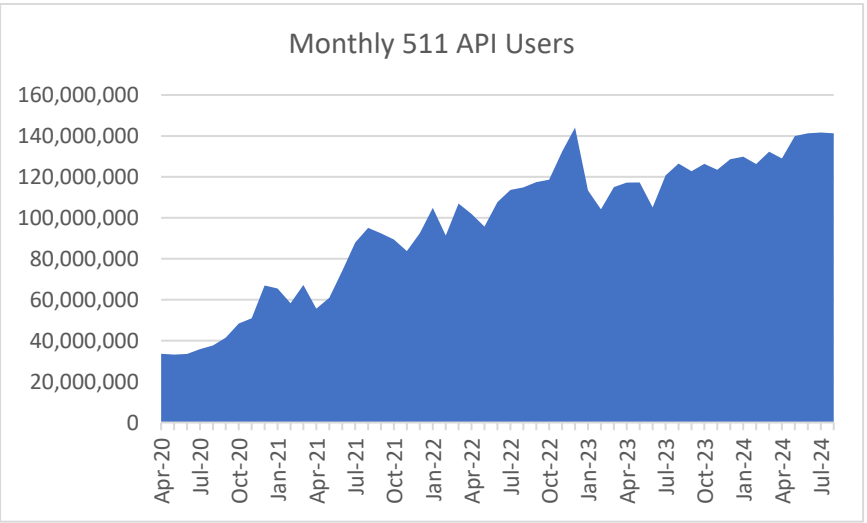

Monthly MTC Operational Statistics, as of September 17, 2024

Monthly FSP Number of Assists

Monthly FSP Average Wait Time (Minutes)

Monthly All Bay Wheels Bike Share Trips

Monthly East Bay Bay Wheels Bike Share Trips

Monthly San Francisco Bay Wheels Bike Share Trips

Monthly San Jose Bay Wheels Bike Share Trips

Monthly 511 Phone Calls

Monthly 511.org Website User Sessions

Source: MTC. To access data, view [the Monthly Transportation Statistics](#) on our website or contact info@bayareametro.gov