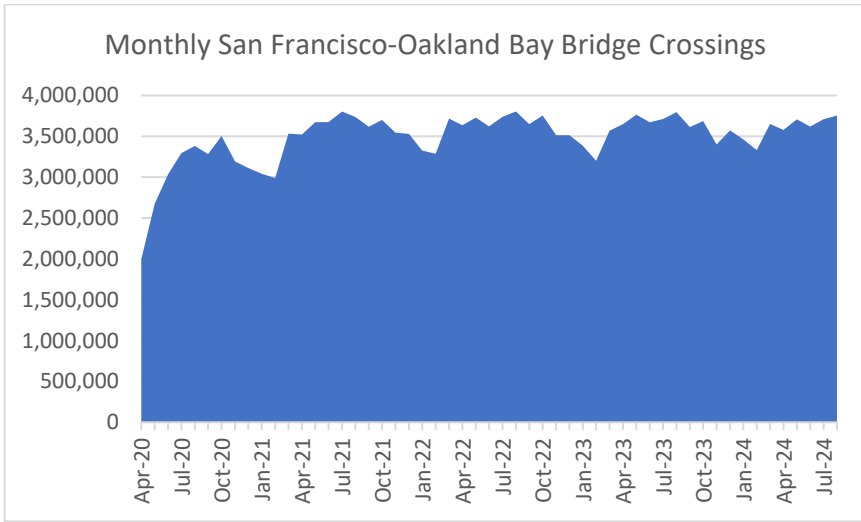

Monthly MTC Operational Statistics, as of September 17, 2024

Monthly FSP Number of Assists

Monthly FSP Average Wait Time (Minutes)

Monthly All Bay Wheels Bike Share Trips

Monthly East Bay Bay Wheels Bike Share Trips