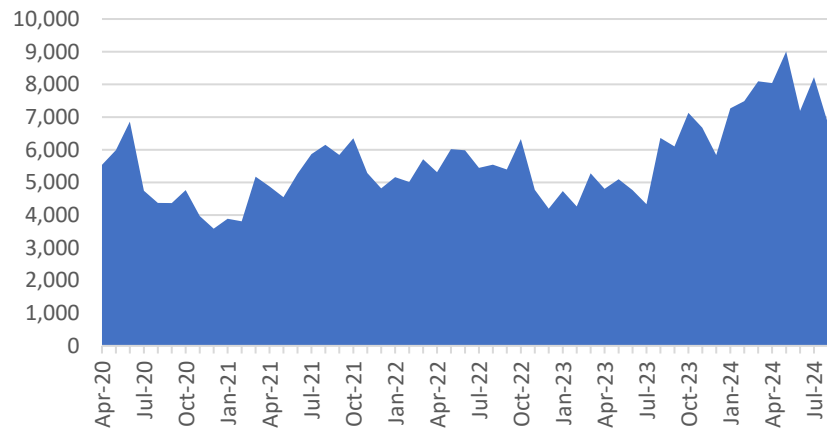

Monthly MTC Operational Statistics, as of September 17, 2024

Monthly FSP Number of Assists

Monthly FSP Average Wait Time (Minutes)

Monthly All Bay Wheels Bike Share Trips

Monthly East Bay Bay Wheels Bike Share Trips