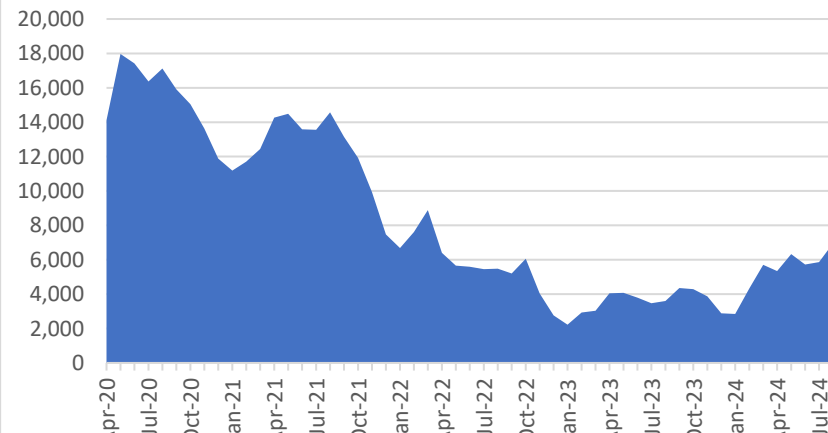

Monthly San Jose Bay Wheels Bike Share Trips