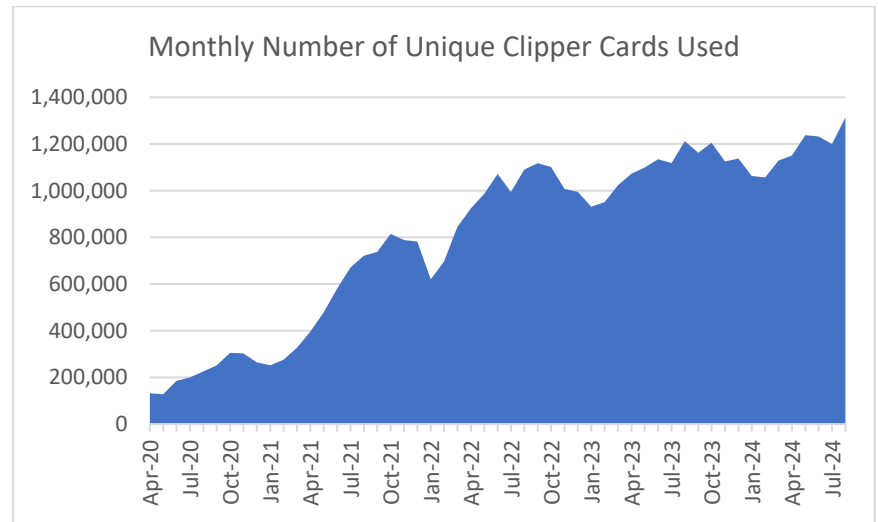

Monthly MTC Operational Statistics, as of September 17, 2024

Monthly FSP Number of Assists

Monthly FSP Average Wait Time (Minutes)

Monthly All Bay Wheels Bike Share Trips

Monthly East Bay Bay Wheels Bike Share Trips