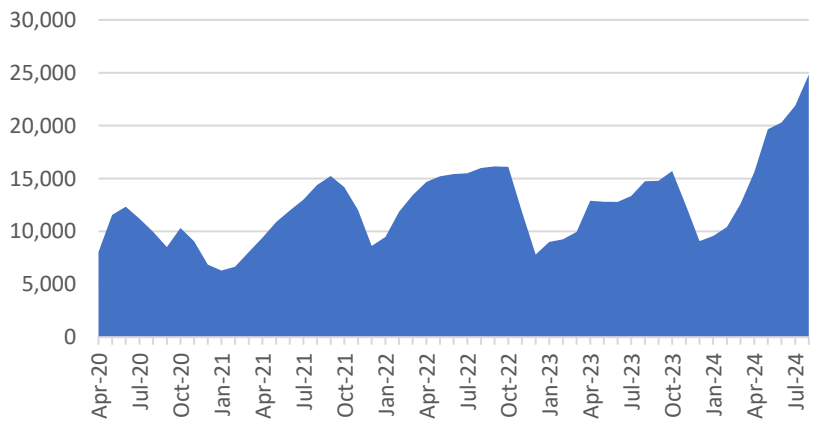

Monthly MTC Operational Statistics, as of September 17, 2024

Monthly FSP Number of Assists

Monthly FSP Average Wait Time (Minutes)

Monthly All Bay Wheels Bike Share Trips

Monthly East Bay Bay Wheels Bike Share Trips

Monthly San Francisco Bay Wheels Bike Share Trips

Monthly San Jose Bay Wheels Bike Share Trips

Monthly 511 Phone Calls

Monthly 511.org Website User Sessions

Source: MTC. To access data, view [the Monthly Transportation Statistics](#) on our website or contact info@bayareametro.gov