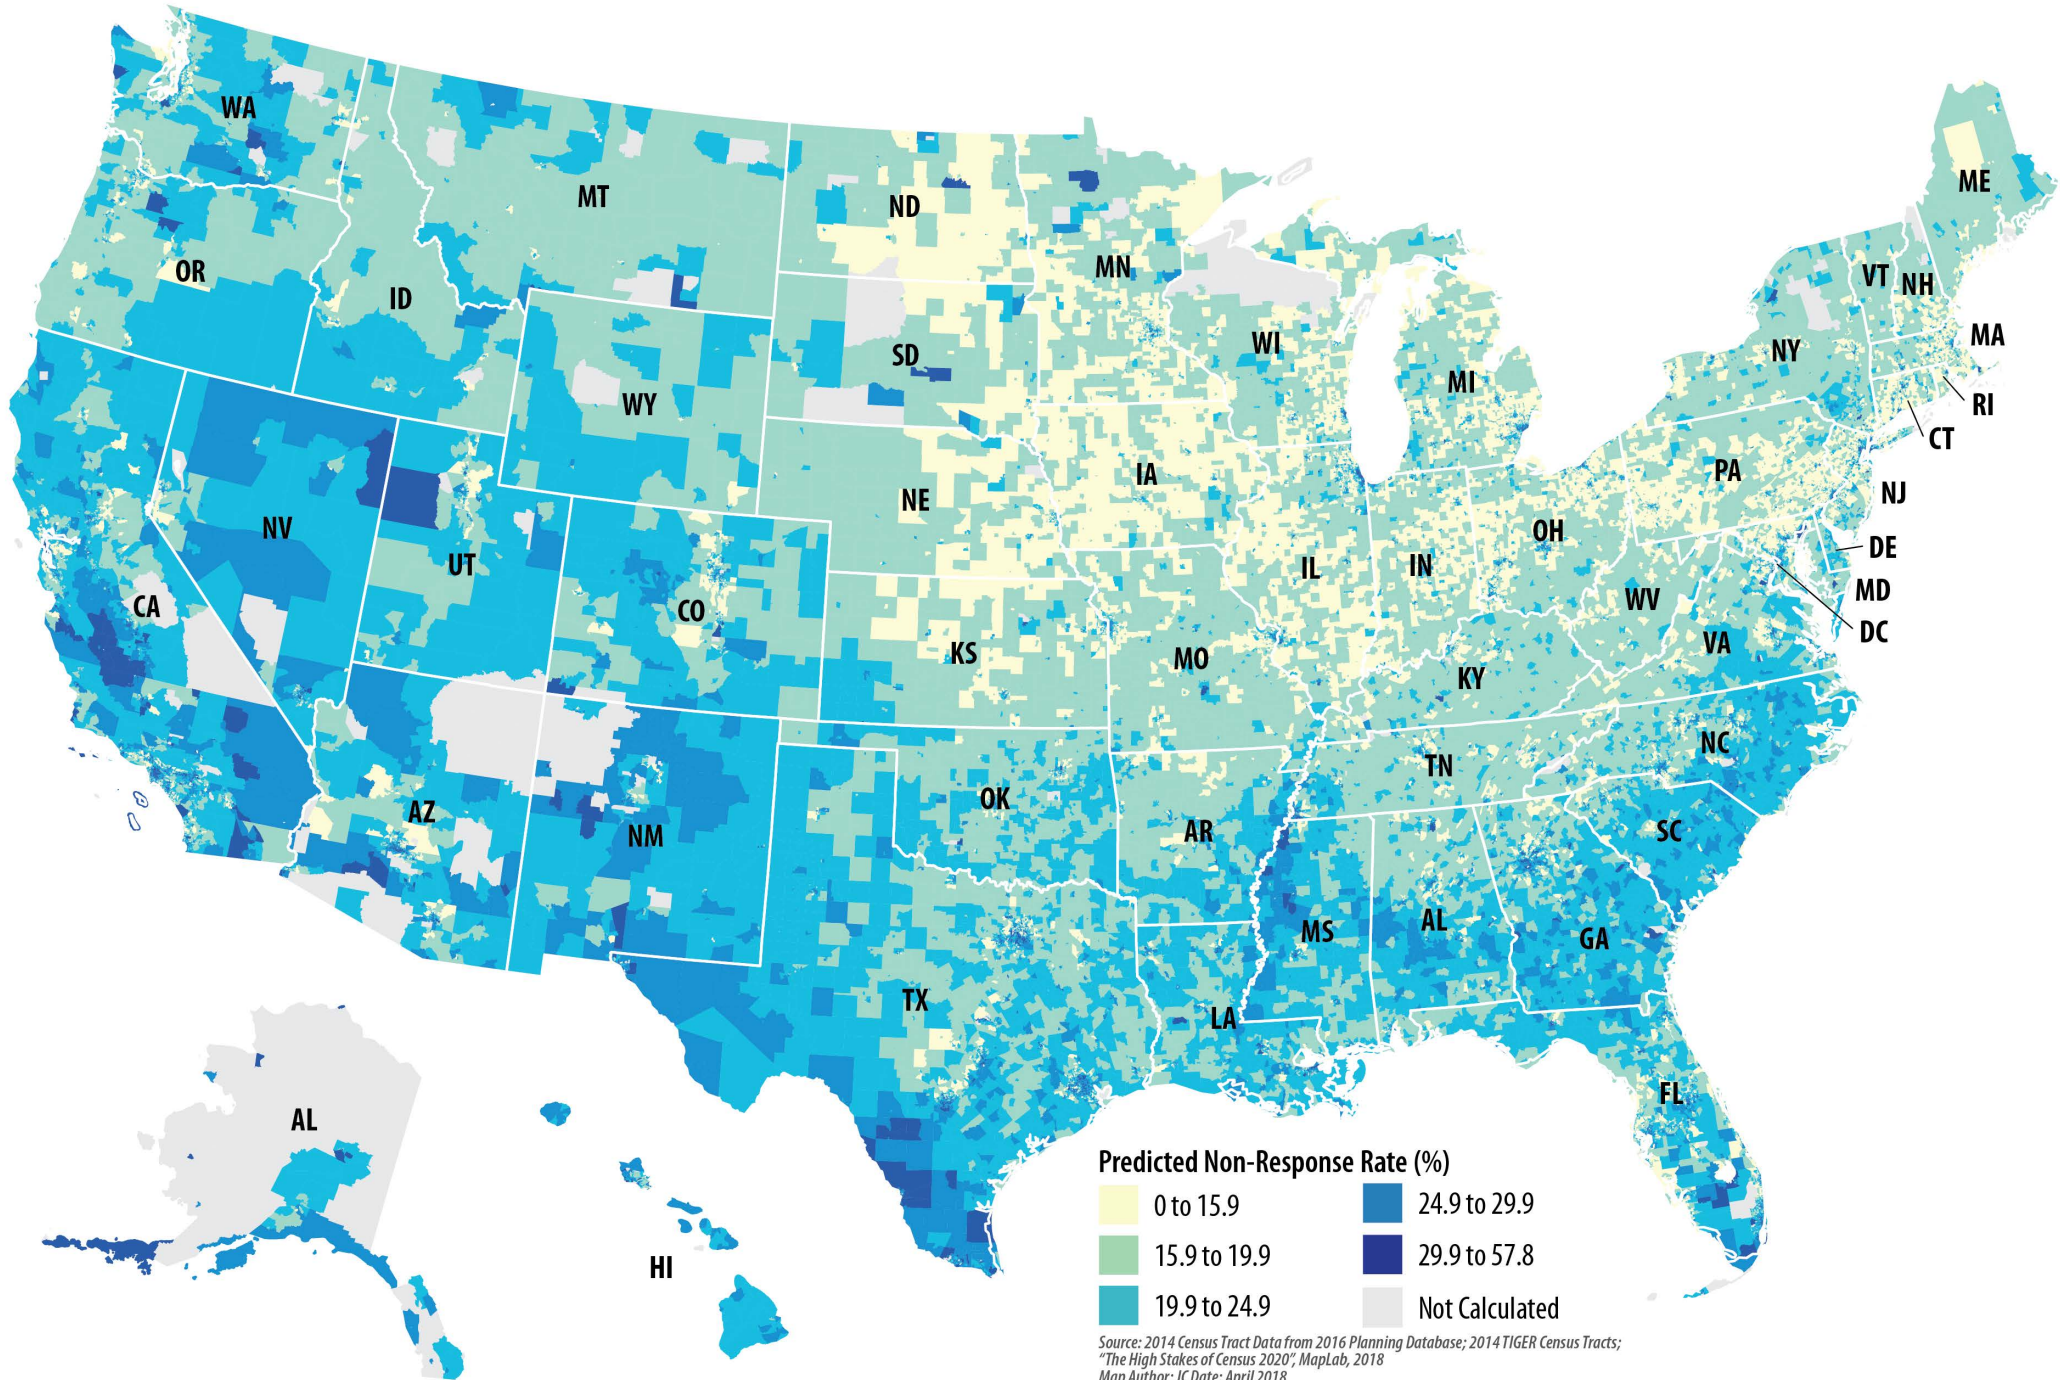

The High Stakes of Census 2020

Predicted Impact of Citizenship Question on Census Response

Map of the Month: April 2018

Source: 2014 Census Tract Data from 2016 Planning Database; 2014 TIGER Census Tracts; "The High Stakes of Census 2020", MapLab, 2018
Map Author: JC Date: April 2018